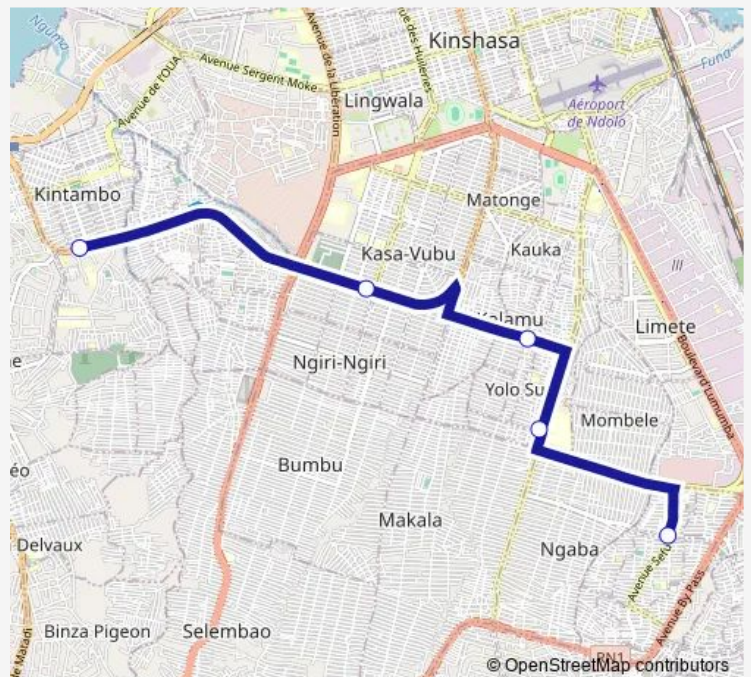

unknown

unknown

unknown

Route schedule

unknown — unknown

Monday 21:52

Tuesday 21:52

Wednesday 21:52

Thursday 21:52

Friday 21:52

Saturday —

Sunday —

Route info

Direction: unknown

Stops: 5

Trip Duration: 0 hour 29 min