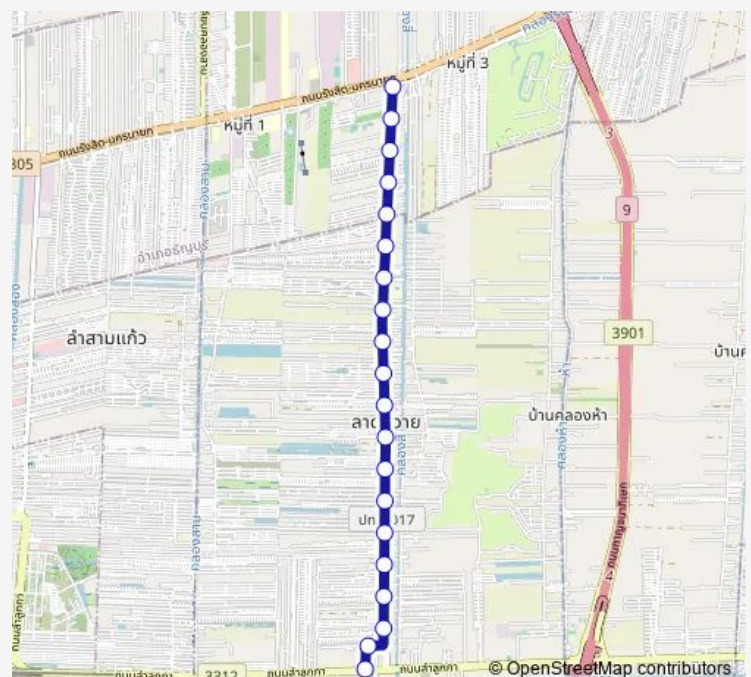

จุดขึ้นลง;visual stop

จุดขึ้นลง;visual stop

จุดขึ้นลง;visual stop

จุดขึ้นลง;visual stop

จุดขึ้นลง;visual stop

จุดขึ้นลง;visual stop

จุดขึ้นลง;visual stop

จุดขึ้นลง;visual stop

จุดขึ้นลง;visual stop

จุดขึ้นลง;visual stop

จุดขึ้นลง;visual stop

Route schedule

จุดขึ้นลง;visual stop — จุดขึ้นลง;visual stop

Monday	00:00
Tuesday	00:00
Wednesday	00:00
Thursday	00:00
Friday	00:00
Saturday	00:00
Sunday	00:00

Route info

Direction: จุดขึ้นลง;visual stop

Stops: 20

Trip Duration: 1 hour 6 min

1222 — สะพานคลองสี่ (ด้านถนนนครักษ์) - ถนนลำลูกกา;Khlong Si Bridge - Lam Luk Ka Road

1222 Bus time schedules and route maps are available in an offline PDF at busmaps.com. Use the busmaps.com website to see live bus times, train schedule or subway schedule, and step-by-step directions for all public transit in Sai Mai