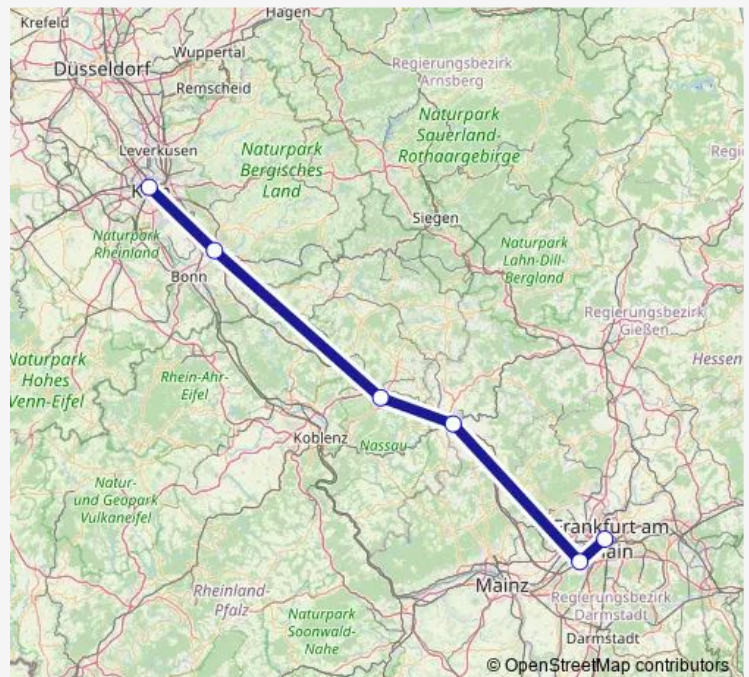

### Route schedule

Köln Hbf — Frankfurt(Main)Hbf

Monday	14:58-15:00
Tuesday	14:58-15:00
Wednesday	14:58-15:00
Thursday	14:58-15:00
Friday	14:58-15:00
Saturday	14:58
Sunday	14:58

### Route info

Direction: Köln Hbf

Stops: 6

Trip Duration: 1 hour 28 min

ICE 817

ICE 817 Rail time schedules and route maps are available in an offline PDF at [busmaps.com](https://busmaps.com). Use the [busmaps.com](https://busmaps.com) website to see live bus times, train schedule or subway schedule, and step-by-step directions for all public transit in Koeln