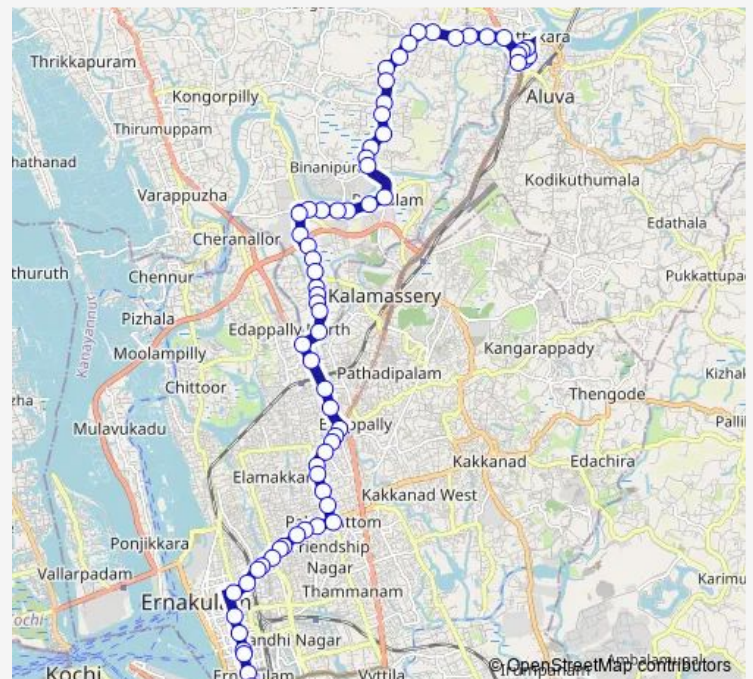

Route schedule

Aluva — Cochin Shipyard Main Gate

Monday	06:00
Tuesday	06:00
Wednesday	06:00
Thursday	06:00
Friday	06:00
Saturday	06:00
Sunday	06:00

Route info

Direction: Aluva

Stops: 70

Trip Duration: 1 hour 18 min

Aluva ↔ Cochinshipyard

Idukki Junction

Paathalam

ESI Dispensary

Society

Fact Market

Tcc

Police Station

Aluva

Bus time schedules and route maps are available in an offline PDF at busmaps.com. Use the busmaps.com website to see live bus times, train schedule or subway schedule, and step-by-step directions for all public transit in Elur