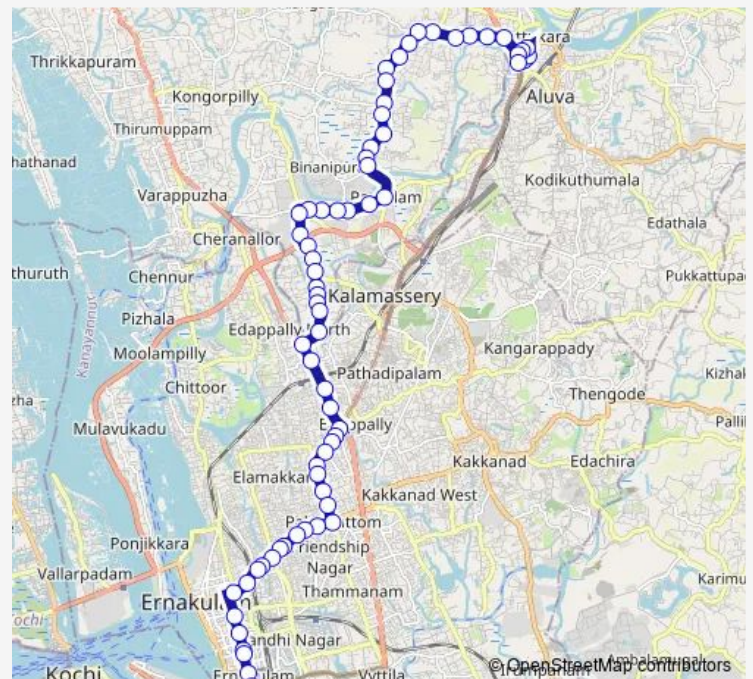

Route schedule

Aluva — Cochin Shipyard Main Gate

Monday	06:00
Tuesday	06:00
Wednesday	06:00
Thursday	06:00
Friday	06:00
Saturday	06:00
Sunday	06:00

Route info

Direction: Aluva

Stops: 70

Trip Duration: 1 hour 18 min

Aluva ↔ Cochinshipyard

Idukki Junction

Paathalam

ESI Dispensary

Society

Fact Market

Tcc

Police Station

Aluva

Bus time schedules and route maps are available in an offline PDF at busmaps.com. Use the busmaps.com website to see live bus times, train schedule or subway schedule, and step-by-step directions for all public transit in Elur