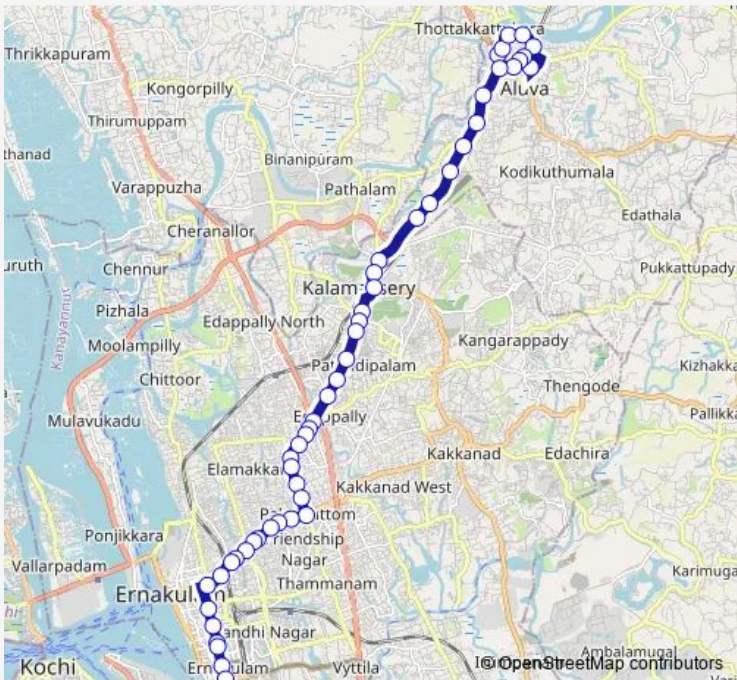

Bus Aluva ↔ Cochinshipyard

[Go to website](#)

Direction
 Cochin Shipyard Main Gate — Aluva
 49 stops
[Open route schedule](#)

- Cochin Shipyard Main Gate
- Ravipuram
- Medical Trust Hospital
- Jose Junction
- Maharajas Ground
- Shenoys
- Padma
- Kacheripadi
- North Railway Station
- Town Hall
- Manapattyparambu
- Kaloor
- Model Technical School
- Mathrubhoomi
- Kaloor Stadium
- Janatha
- Palarivattam
- Mamangalam
- Govt High School
- Changampuzha Park
- Postoffice

Route schedule
 Cochin Shipyard Main Gate — Aluva

Monday	06:00
Tuesday	06:00
Wednesday	06:00
Thursday	06:00
Friday	06:00
Saturday	06:00
Sunday	06:00

Route info
 Direction: Cochin Shipyard Main Gate
 Stops: 49
 Trip Duration: 1 hour 9 min

Friday 06:00

Saturday 06:00

Sunday 06:00

Route info

Direction: Aluva

Stops: 52

Trip Duration: 1 hour 7 min

Edappally Junction

Ravipuram

Cochin Shipyard Main Gate

Bus time schedules and route maps are available in an offline PDF at busmaps.com. Use the busmaps.com website to see live bus times, train schedule or subway schedule, and step-by-step directions for all public transit in Kanayannur