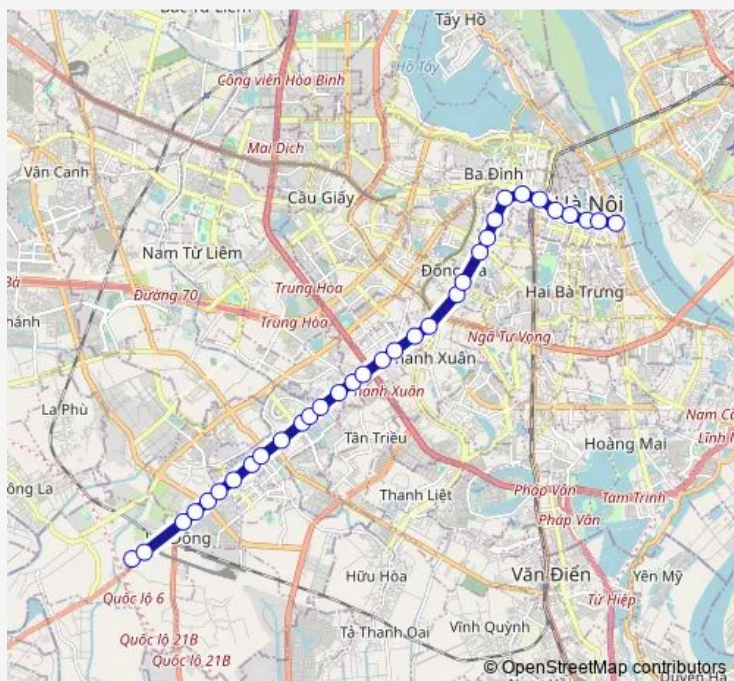

### Route schedule

Stop\_02\_1\_S38 — Stop\_35a\_2\_S31

Monday 06:30-19:35

Tuesday 06:30-19:35

Wednesday 06:30-19:35

Thursday 06:30-19:35

Friday 06:30-19:35

Saturday 06:30-19:35

### Route info

Direction: Stop\_02\_1\_S38

Stops: 33

Trip Duration: 1 hour 17 min

Route\_02\_2

BusMaps

Stop\_01\_2\_S22

Stop\_01\_2\_S23