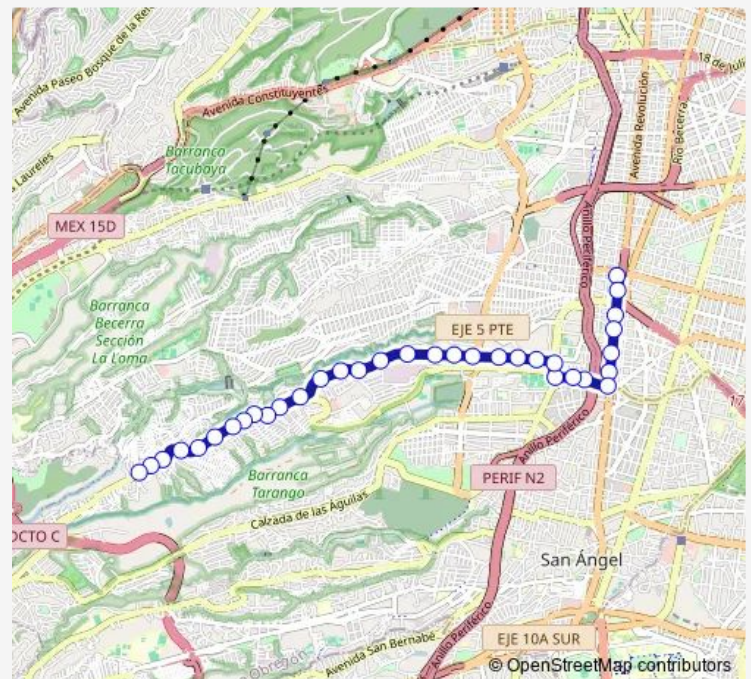

### Route schedule

Base CETRAM Mixcoac — Llano Redondo

Monday 00:00

Tuesday 00:00

Wednesday 00:00

Thursday 00:00

Friday 00:00

Saturday 00:00

### Route info

Direction: Base CETRAM Mixcoac

Stops: 34

Trip Duration: 0 hour 29 min

Z2G — Mixcoac - Puerta Grande

Rinconada Centenario

Gardenia

Jose Galvez Moya

## Route info

Direction: Llano Redondo

Stops: 30

Trip Duration: 0 hour 30 min

Andes

Luis Alconedo

Tiziano

Benvenuto Cellini