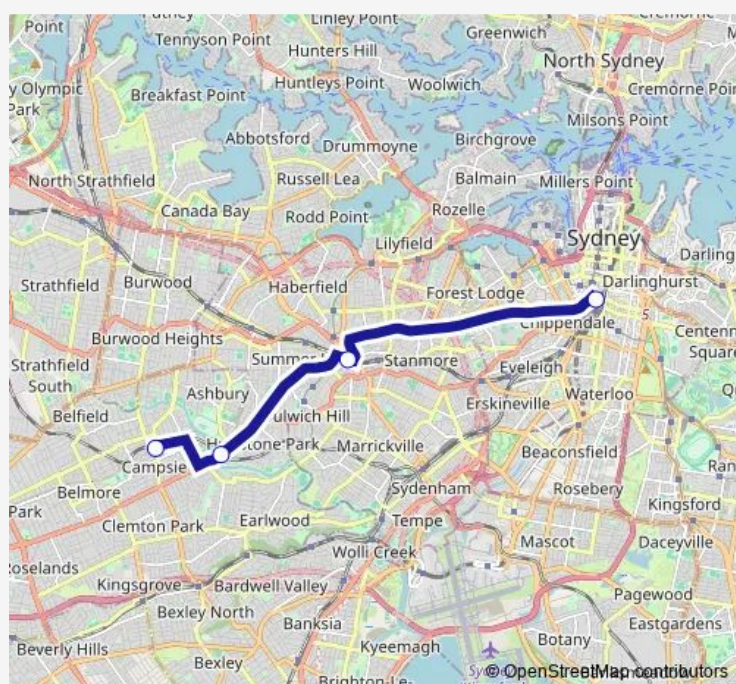

Railway Tce Opp Lewisham Station

Canterbury Station, Canterbury Rd, Stand G

Anzac Mall, Beamish St

Route schedule

Central Station, Eddy Av, Stand A — Anzac Mall, Beamish St

Monday 04:57-01:29⁺¹

Tuesday —

Wednesday —

Thursday —

Friday —

Saturday —

Sunday 04:57-01:29⁺¹

Route info

Direction: Central Station, Eddy Av, Stand A

Stops: 4

Trip Duration: 0 hour 42 min

78t3 — Central to Campsie

Direction

Campsie Station, South Pde, Stand D — Central Station, Railway Square, Stand J

4 stops

[Open route schedule](#)

Campsie Station, South Pde, Stand D

Canterbury Station, Canterbury Rd, Stand E