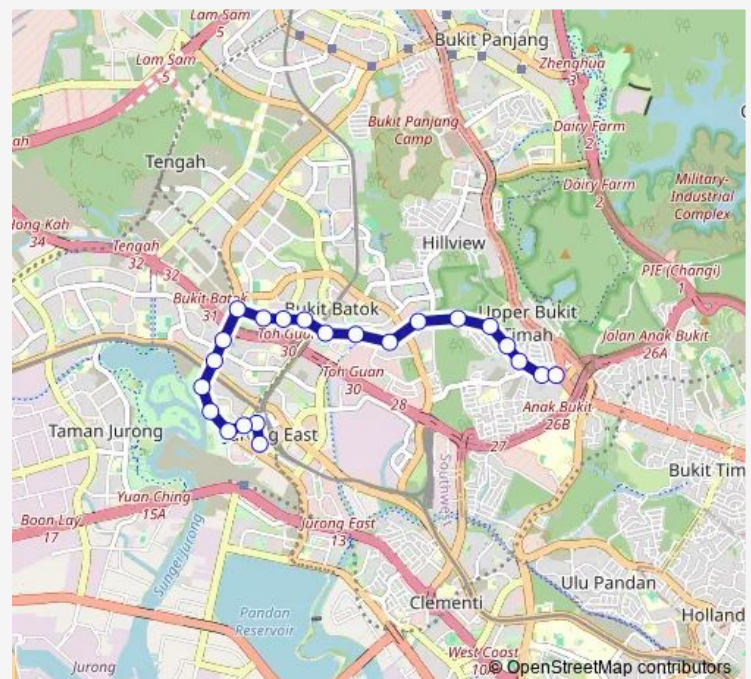

The Hillford

Aft Chun Tin Rd

Opp Blk 19

Route schedule

Jurong East Int — Opp Beauty World Stn

Monday 06:23

Tuesday 06:23

Wednesday 06:23

Thursday 06:23

Friday 06:23

Saturday —

Sunday —

Route info

Direction: Jurong East Int

Stops: 22

Trip Duration: 0 hour 32 min

66c

BusMaps

66c Bus time schedules and route maps are available in an offline PDF at busmaps.com. Use the busmaps.com website to see live bus times, train schedule or subway schedule, and step-by-step directions for all public transit in Singapore