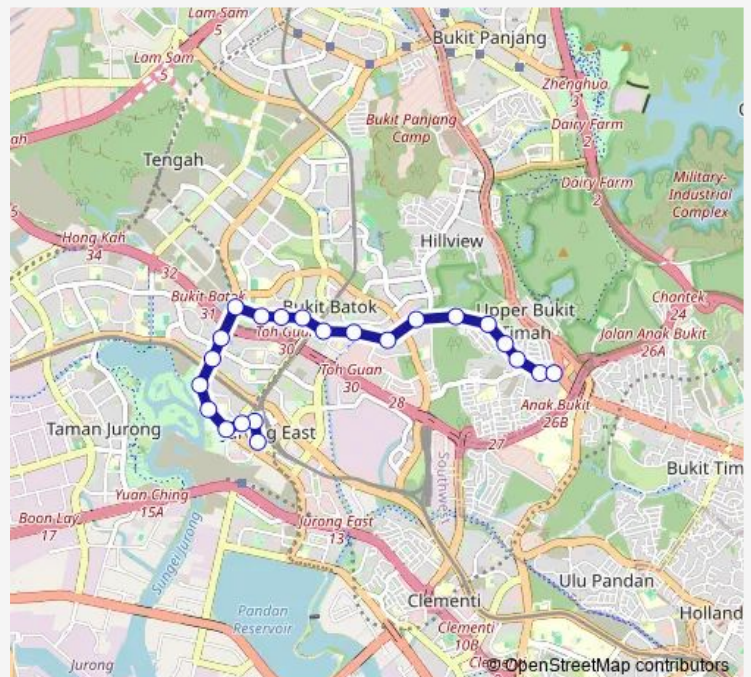

Bus 66C

[Go to website](#)

Direction

Jurong East Int — Opp Beauty World Stn

22 stops

[Open route schedule](#)

Jurong East Int

Blk 131

The Hillford

Aft Chun Tin Rd

Opp Blk 19

Route schedule

Jurong East Int — Opp Beauty World Stn

Monday 06:23

Tuesday 06:23

Wednesday 06:23

Thursday 06:23

Friday 06:23

Saturday —

Sunday —

Route info

Direction: Jurong East Int

Stops: 22

Trip Duration: 0 hour 32 min

66C

BusMaps

66C Bus time schedules and route maps are available in an offline PDF at busmaps.com. Use the busmaps.com website to see live bus times, train schedule or subway schedule, and step-by-step directions for all public transit in Singapore