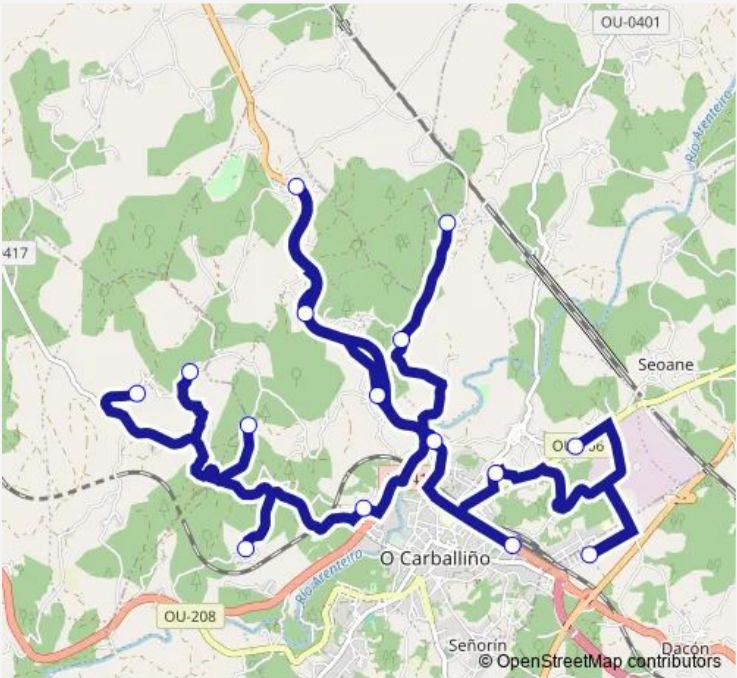

Bus XG687009 Astureses-Ceip Plurilingüe Calvo Sotelo

[Go to website](#)

Direction
 Astureses — Ceip Plurilingüe Calvo So
 15 stops
[Open route schedule](#)

- Astureses
- Outeiro
- A Gouxíña
- Longoseiros-Cruce (Plaza)
- RÚA Aparcelación Maneiro
- Esgueva
- Barro
- Veiga (marquesiña)
- Paciños
- Mudelos
- Garda Civil
- Carballiño E.F. (marquesi)
- Cacheiro
- RÚA Telleira
- Ceip Plurilingüe Calvo So

Route schedule
 Astureses — Ceip Plurilingüe Calvo So

Monday	08:15
Tuesday	08:15
Wednesday	08:15
Thursday	08:15
Friday	08:15
Saturday	—
Sunday	—

Route info
 Direction: Astureses
 Stops: 15
 Trip Duration: 0 hour 40 min

Wednesday 15:00

Thursday 15:00

Friday 15:00

Saturday —

Sunday —

Route info

Direction: Ceip Plurilingüe Calvo So

Stops: 15

Trip Duration: 0 hour 40 min

XG687009 Bus time schedules and route maps are available in an offline PDF at [busmaps.com](#). Use the [busmaps.com](#) website to see live bus times, train schedule or subway schedule, and step-by-step directions for all public transit in Boboras