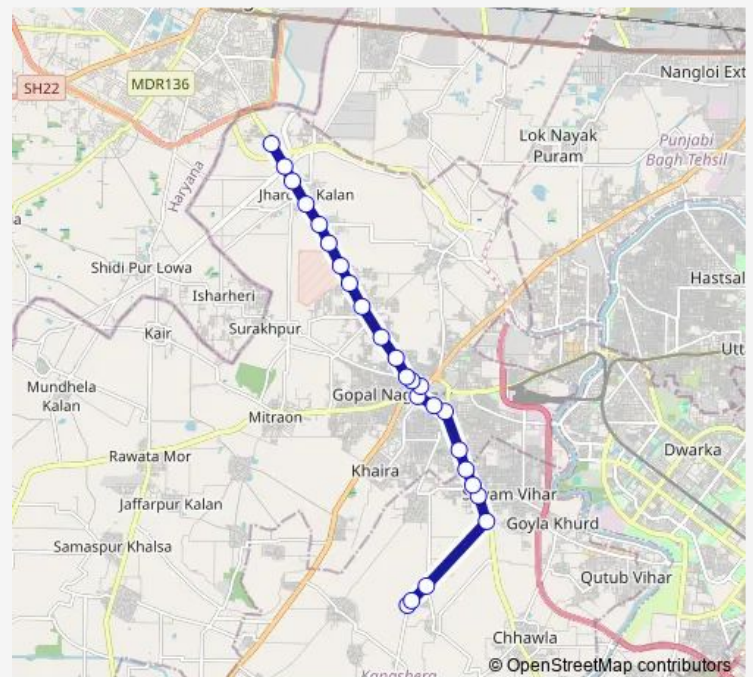

### Route schedule

Rewla Khanpur Depot — Satyapuram Jharoda

Monday 05:03-07:27

Tuesday 05:03-07:27

Wednesday 05:03-07:27

Thursday 05:03-07:27

Friday 05:03-07:27

Saturday 05:03-07:27

Sunday 05:03-07:27

### Route info

Direction: Rewla Khanpur Depot

Stops: 25

Trip Duration: 0 hour 51 min

825linkstlup

BusMaps

Jharoda Village

Jharoda Kalan