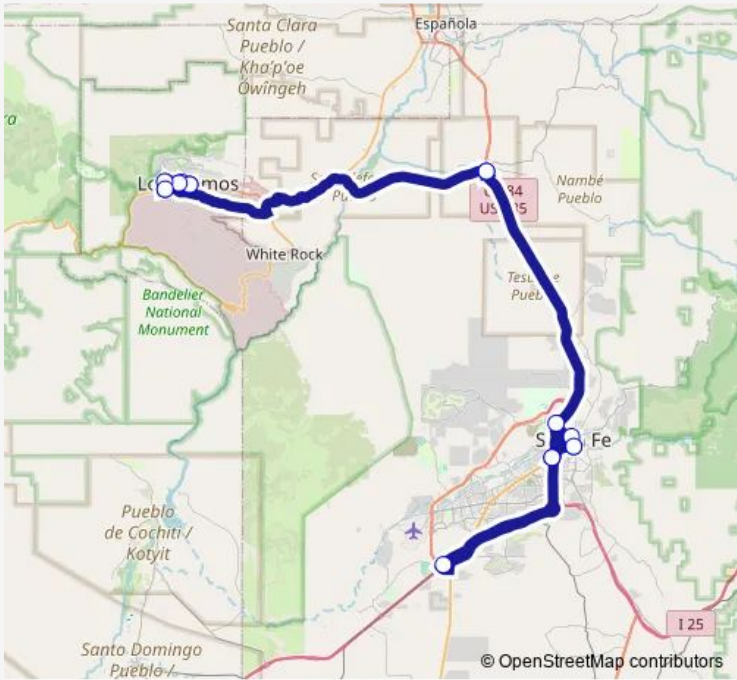

Direction
 South Capitol Station — NM-599 Station

18 stops

[Open route schedule](#)

- South Capitol Station
- Capitol
- Sheridan Avenue Transit Center
- Pojoaque- Cities of Gold Casino
- Tech Area 3 (TA-3)
- Los Alamos Medical Center (Nb)
- Ashley Pond
- Knecht Street
- Mesa Public Library
- Knecht Street
- Ashley Pond
- Los Alamos Medical Center (Sb)
- Tech Area 3 (TA-3)
- Pojoaque- Cities of Gold Casino
- Santa Fe Lot
- Capitol
- South Capitol Station
- NM-599 Station

Route schedule
 South Capitol Station — NM-599 Station

Monday	14:08-20:14
Tuesday	14:08-20:14
Wednesday	14:08-20:14
Thursday	14:08-20:14
Friday	14:08-20:14
Saturday	—
Sunday	—

Route info

Direction: South Capitol Station

Stops: 18

Trip Duration: 1 hour 18 min

Bus time schedules and route maps are available in an offline PDF at busmaps.com. Use the busmaps.com website to see live bus times, train schedule or subway schedule, and step-by-step directions for all public transit in Los Alamos

The schedule is provided in the local timezone. Times with "(+1)" indicate departures on the next day.

PDF file created on 2025-02-26

2024 BusMaps.com - All Rights Reserved