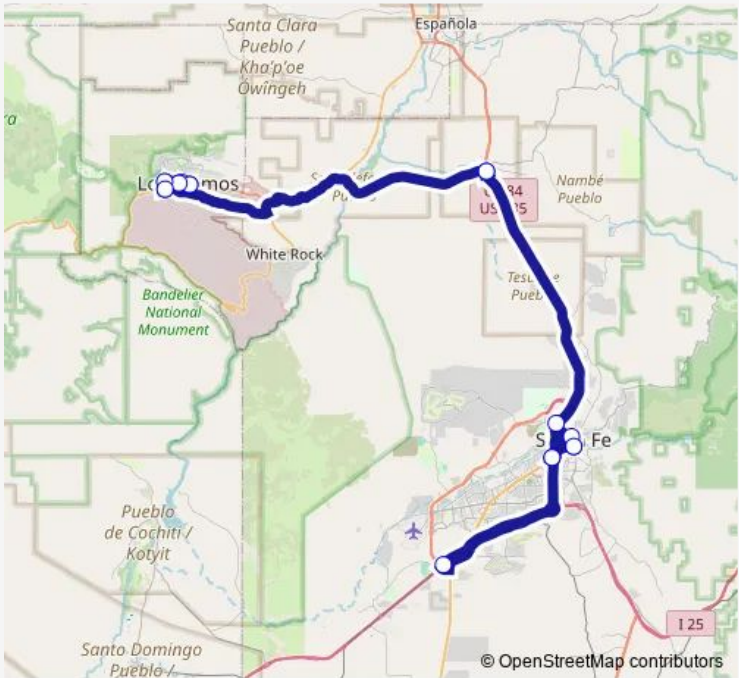

Bus Santa Fe - Los Alamos- Pm

[Go to website](#)

Direction
 South Capitol Station — NM-599 Station

18 stops

[Open route schedule](#)

- South Capitol Station
- Capitol
- Sheridan Avenue Transit Center
- Pojoaque- Cities of Gold Casino
- Tech Area 3 (TA-3)
- Los Alamos Medical Center (Nb)
- Ashley Pond
- Knecht Street
- Mesa Public Library
- Knecht Street
- Ashley Pond
- Los Alamos Medical Center (Sb)
- Tech Area 3 (TA-3)
- Pojoaque- Cities of Gold Casino
- Santa Fe Lot
- Capitol
- South Capitol Station
- NM-599 Station

Route schedule
 South Capitol Station — NM-599 Station

Monday	14:08-20:14
Tuesday	14:08-20:14
Wednesday	14:08-20:14
Thursday	14:08-20:14
Friday	14:08-20:14
Saturday	—
Sunday	—

Route info

Direction: South Capitol Station

Stops: 18

Trip Duration: 2 hour 45 min

Bus time schedules and route maps are available in an offline PDF at busmaps.com. Use the busmaps.com website to see live bus times, train schedule or subway schedule, and step-by-step directions for all public transit in

The schedule is provided in the local timezone. Times with "(+1)" indicate departures on the next day.

PDF file created on 2025-01-16

2024 BusMaps.com - All Rights Reserved