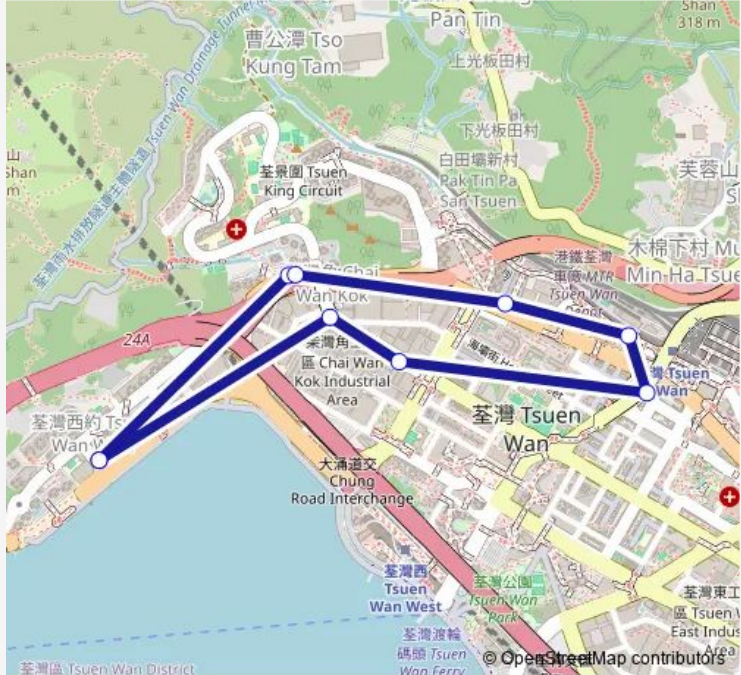

Bus 96B Belvedere Garden - Tsuen WAN Station (Circular)

[Go to website](#)

**Direction**  
 BELVEDERE GARDEN — BELVEDERE GARDEN  
 9 stops  
[Open route schedule](#)

- BELVEDERE GARDEN
- CASTLE PEAK ROAD-TSUEN WAN NEAR JUNCTION WITH ON YUK ROAD
- CASTLE PEAK ROAD-TSUEN WAN OUTSIDE TSUEN TAK GARDEN
- CASTLE PEAK ROAD-TSUEN WAN OUTSIDE CDW BUILDING
- SAI LAU KOK ROAD OPPOSITE TO NAN FUNG CENTRE|SAI LAU KOK ROAD OPPOSITE TO NAM FUNG CENTRE
- TAI HO ROAD OUTSIDE HOUSE NO.7-17
- SHA TSUI ROAD OUTSIDE HOUSE NO. 62
- SHA TSUI ROAD OUTSIDE HOUSE NO. 6
- BELVEDERE GARDEN

Route schedule  
 BELVEDERE GARDEN — BELVEDERE GARDEN

Monday	06:00-00:35 <sup>+1</sup>
Tuesday	06:00-00:35 <sup>+1</sup>
Wednesday	06:00-00:35 <sup>+1</sup>
Thursday	06:00-00:35 <sup>+1</sup>
Friday	06:00-00:35 <sup>+1</sup>
Saturday	06:00-00:35 <sup>+1</sup>
Sunday	06:00-00:35 <sup>+1</sup>

Route info  
 Direction: BELVEDERE GARDEN  
 Stops: 9  
 Trip Duration: 0 hour 13 min

96B — Belvedere Garden - Tsuen WAN Station (Circular) **BusMaps**

96B Bus time schedules and route maps are available in an offline PDF at [busmaps.com](https://busmaps.com). Use the [busmaps.com](https://busmaps.com) website to see live bus times, train schedule or subway schedule, and step-by-step directions for all public transit in Tsuen Wan