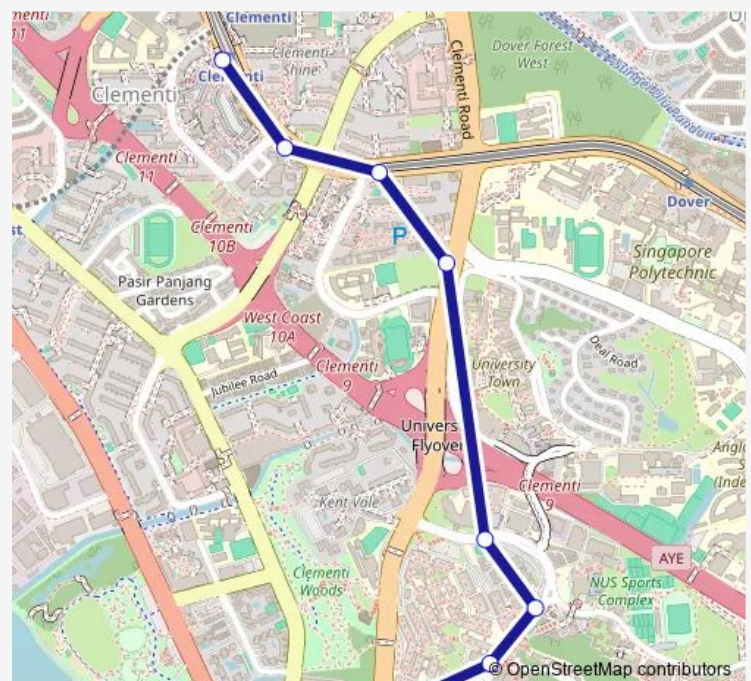

Monday 17:02

Tuesday 17:02

Wednesday 17:02

Thursday 17:02

Friday 17:02

Saturday —

Sunday —

Route info

Direction: NUS Fac Of Design & Env

Stops: 8

Trip Duration: 0 hour 26 min

■ 96b

96b Bus time schedules and route maps are available in an offline PDF at busmaps.com. Use the busmaps.com website to see live bus times, train schedule or subway schedule, and step-by-step directions for all public transit in Singapore