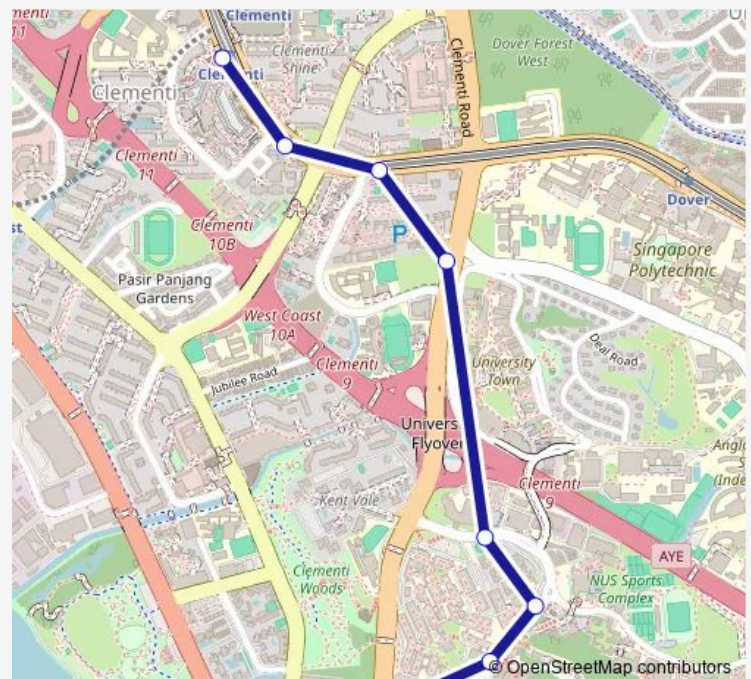

Monday 17:02

Tuesday 17:02

Wednesday 17:02

Thursday 17:02

Friday 17:02

Saturday —

Sunday —

Route info

Direction: NUS Fac Of Design & Env

Stops: 8

Trip Duration: 0 hour 26 min

■ 96B

BusMaps

96B Bus time schedules and route maps are available in an offline PDF at busmaps.com. Use the busmaps.com website to see live bus times, train schedule or subway schedule, and step-by-step directions for all public transit in Singapore