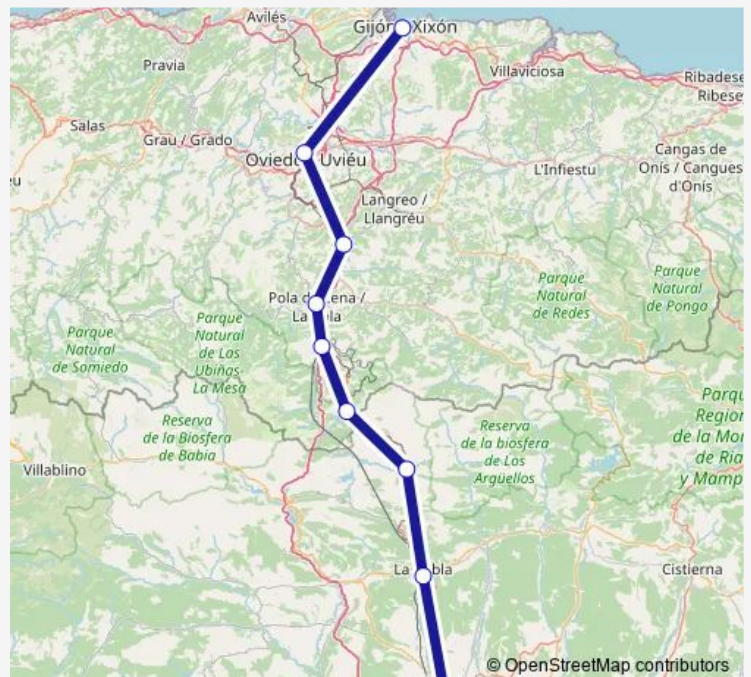

Direction

Gijón/Xixón — Leon

9 stops

[Open route schedule](#)

Gijón/Xixón

Oviedo

Mieres

Pola De Lena

Campomanes

Pajares

Villamanin

La Robla - El Rabizo

Leon

Route schedule

Gijón/Xixón — Leon

Monday	12:15-16:15
Tuesday	12:15-16:15
Wednesday	12:15-16:15
Thursday	12:15-16:15
Friday	12:15-21:00
Saturday	12:15-16:15
Sunday	12:15-21:00

Route info

Direction: Gijón/Xixón

Stops: 9

Trip Duration: 2 hour 45 min

ALSA Bus time schedules and route maps are available in an offline PDF at busmaps.com. Use the busmaps.com website to see live bus times, train schedule or subway schedule, and step-by-step directions for all public transit in Villamanin