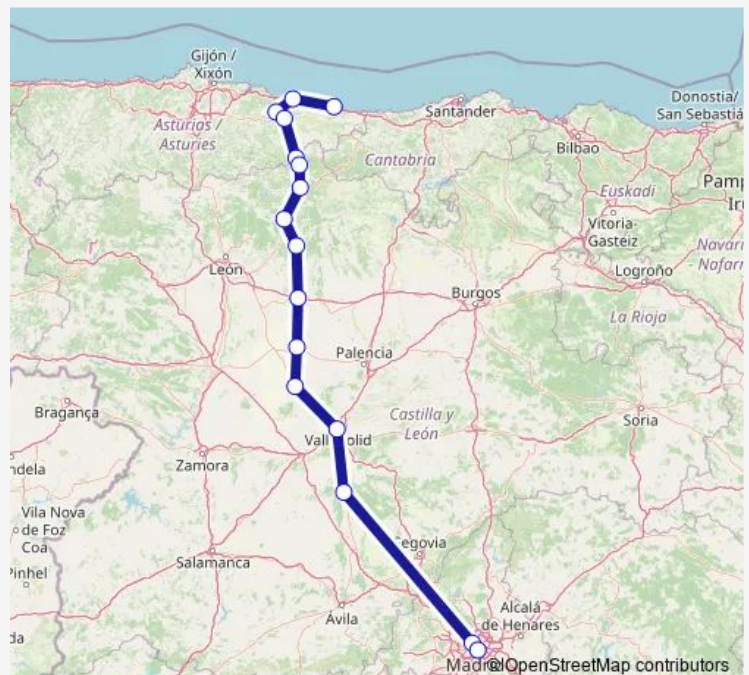

### Direction

Llanes — Madrid Estacion Sur

16 stops

[Open route schedule](#)

- Llanes
- Ribadesella
- Arriondas
- Cangas De Onis
- Oseja De Sajambre
- Pto.Ponton
- Riaño
- Cistierna
- Almanza
- Sahagun
- Villalon
- Medina Rioseco
- Valladolid
- Olmedo
- Madrid Moncloa
- Madrid Estacion Sur

### Route schedule

Llanes — Madrid Estacion Sur

Monday	—
Tuesday	—
Wednesday	—
Thursday	—
Friday	—
Saturday	—
Sunday	12:45

### Route info

Direction: Llanes

Stops: 16

Trip Duration: 9 hour 15 min

ALSA Bus time schedules and route maps are available in an offline PDF at [busmaps.com](https://busmaps.com). Use the [busmaps.com](https://busmaps.com) website to see live bus times, train schedule or subway schedule, and step-by-step directions for all public transit in Madrid