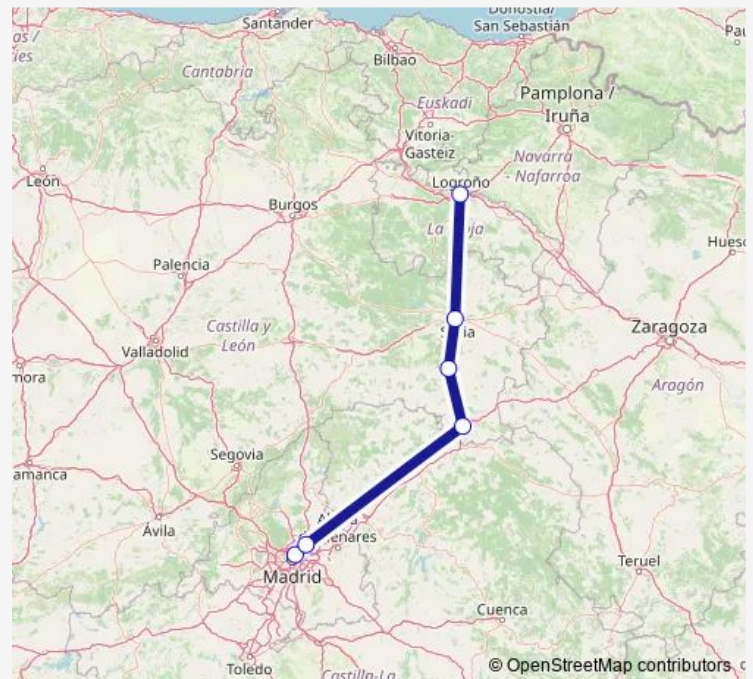

Almazán

Medinaceli

Madrid (Intercam Av.America)

Route schedule

Logroño — Madrid (Intercam Av.America)

Monday 17:30-19:30

Tuesday 17:30-19:30

Wednesday 17:30-19:30

Thursday 17:30-19:30

Friday 17:30-19:30

Saturday 17:30-19:30

Sunday 17:30-19:30

Route info

Direction: Logroño

Stops: 5

Trip Duration: 4 hour 15 min

■ ALSA — Madrid-Soria-Logroño

Direction

Soria — Madrid (Intercam Av.America)

5 stops

[Open route schedule](#)

Soria

Almazán

Medinaceli

Madrid (Intercam Av.America)

Route schedule

Soria — Madrid (Intercam Av.America)

Monday	—
Tuesday	—
Wednesday	—
Thursday	—
Friday	15:30-16:30
Saturday	—
Sunday	—

Route info

Direction: Soria

Stops: 3

Trip Duration: 2 hour 45 min