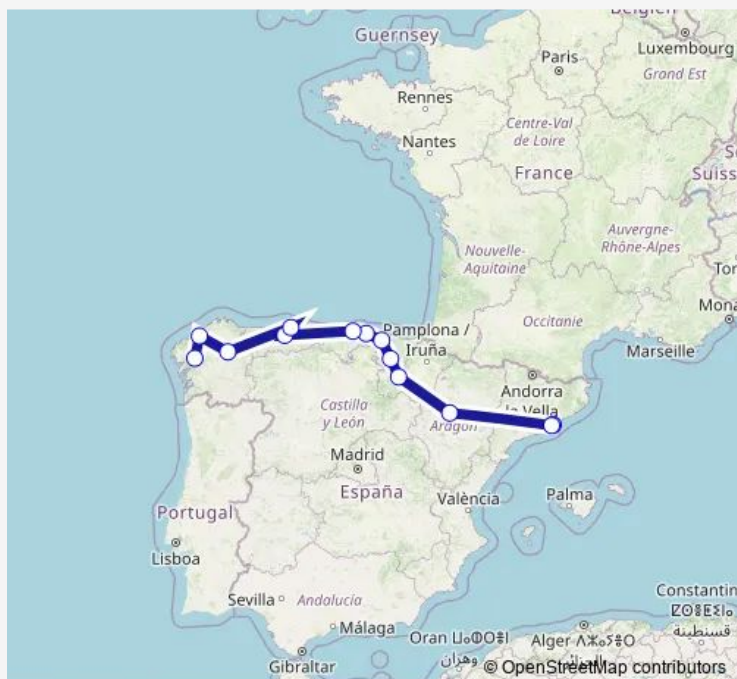

Zaragoza

Vitoria-Gasteiz

Bilbao

Laredo

Santander E.A.

Oviedo

Route schedule

Barcelona (Nord) — Oviedo

Monday 23:00

Tuesday 23:00

Wednesday 23:00

Thursday 23:00

Friday 23:00

Saturday 23:00

Sunday 23:00

Route info

Direction: Barcelona (Nord)

Stops: 8

Trip Duration: 11 hour 45 min

Direction

Zaragoza — Santander E.A.

7 stops

[Open route schedule](#)

Zaragoza