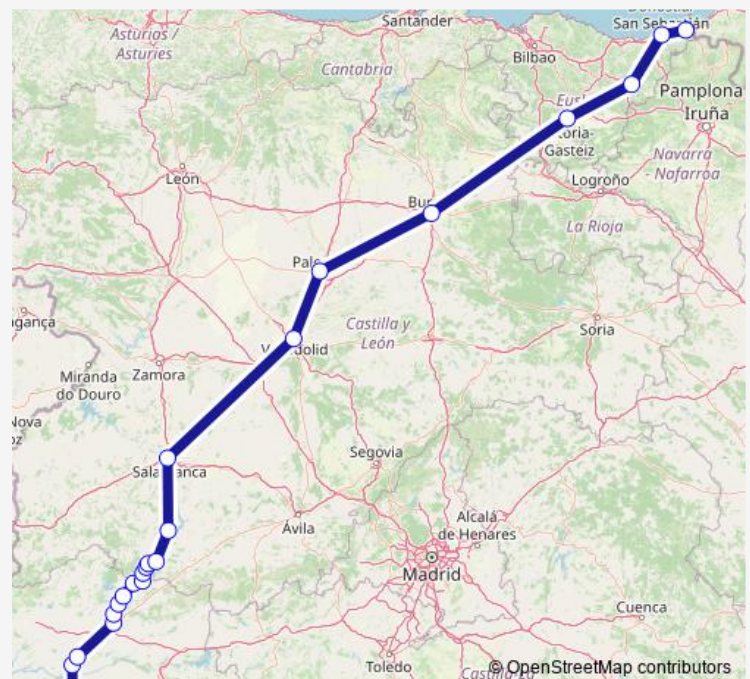

Puerto De Bejar

Cantagallo

Bejar

Guijuelo

Salamanca

Valladolid

Palencia

Burgos

Vitoria-Gasteiz

Beasain

San Sebastian

Route schedule

Caceres — Irun

Monday	09:30
Tuesday	09:30
Wednesday	09:30
Thursday	09:30
Friday	09:30
Saturday	—
Sunday	13:30

Route info

Direction: Caceres

Stops: 22

Trip Duration: 11 hour 15 min

Alsa — Badajoz-Irun (Por Vitoria. Bilbao Y San Sebastian)

Direction

Irun — Salamanca

8 stops

[Open route schedule](#)

Irun

—

Friday

—

Saturday

08:00

Sunday

—

Route info