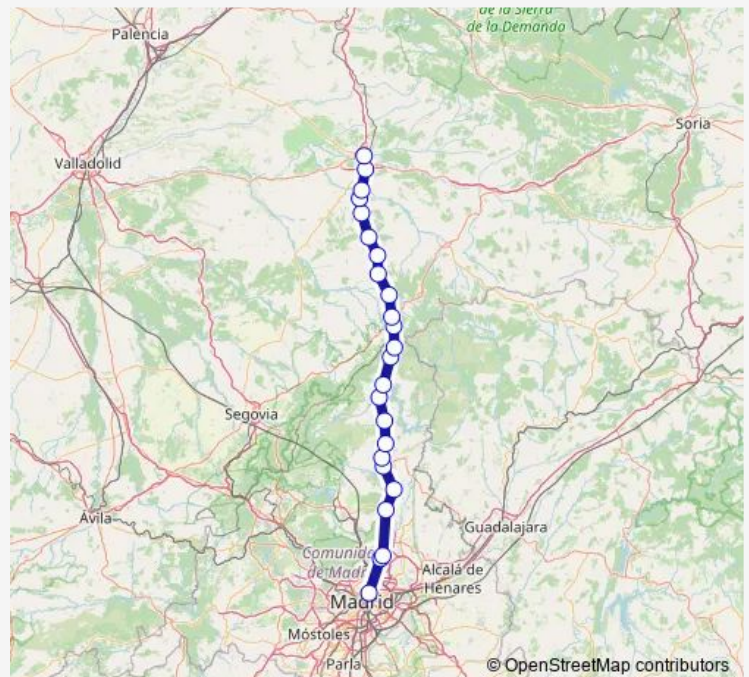

### Direction

Madrid (Intercam Av.America) — Aranda De Duero

24 stops

[Open route schedule](#)

Madrid (Intercam Av.America)

Alcobendas

San Sebastian De Los Reyes

San Agustin De Guadalix

### Route schedule

Madrid (Intercam Av.America) — Aranda De Duero

Monday 07:30-14:45

Tuesday 07:30-14:45

Wednesday 07:30-14:45

Thursday 07:30-14:45

Friday 07:30-21:00

Saturday 07:30-14:45

### Route info

Direction: Madrid (Intercam Av.America)

Stops: 24

Trip Duration: 2 hour 28 min

Milagros

Fuentespina

Aranda De Duero

## Route info

Direction: Aranda De Duero

Stops: 24

Trip Duration: 2 hour 28 min

ALSA Bus time schedules and route maps are available in an offline PDF at [busmaps.com](https://busmaps.com). Use the [busmaps.com](https://busmaps.com) website to see live bus times, train schedule or subway schedule, and step-by-step directions for all public transit in San Sebastian de los Reyes