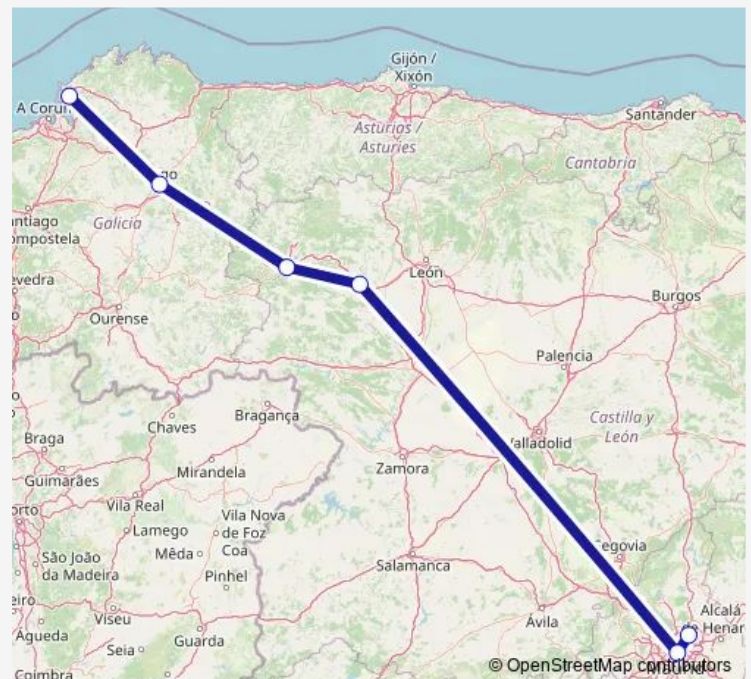

Ponferrada

Lugo

Ferrol

Route schedule

Madrid Estacion Sur — Ferrol

Monday 14:15

Tuesday 14:15

Wednesday 14:15

Thursday 14:15

Friday 14:15

Saturday —

Sunday —

Route info

Direction: Madrid Estacion Sur

Stops: 5

Trip Duration: 7 hour 20 min

■ ALSA — Supra Madrid-Ferrol

Direction

Ferrol — Aeropuerto Madrid - Barajas T4

7 stops

[Open route schedule](#)

Ferrol

Lugo

Ponferrada

Wednesday 05:45

Thursday 05:45

Friday 05:45

Saturday —

Sunday —

Route info

Direction: Ferrol

Stops: 7