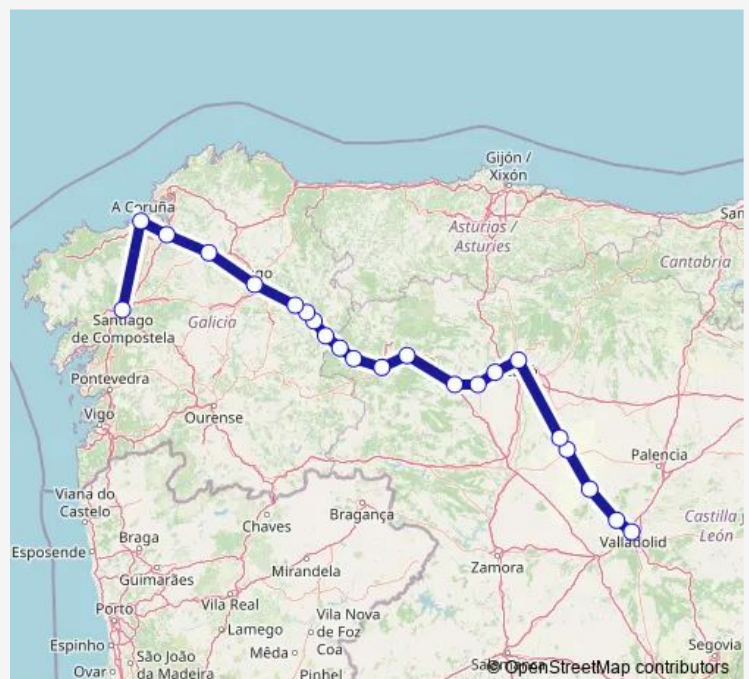

### Direction

Valladolid — Santiago De Compostela

22 stops

[Open route schedule](#)

Valladolid

Aeropuerto Villanubla (Va)

Medina Rioseco

Becilla De Valderaduey

### Route schedule

Valladolid — Santiago De Compostela

Monday 14:30

Tuesday 14:30

Wednesday 14:30

Thursday 14:30

Friday 14:30

Saturday 14:30

### Route info

Direction: Valladolid

Stops: 22

Trip Duration: 8 hour 30 min

ALSA Bus time schedules and route maps are available in an offline PDF at [busmaps.com](https://busmaps.com). Use the [busmaps.com](https://busmaps.com) website to see live bus times, train schedule or subway schedule, and step-by-step directions for all public transit in Becerrea