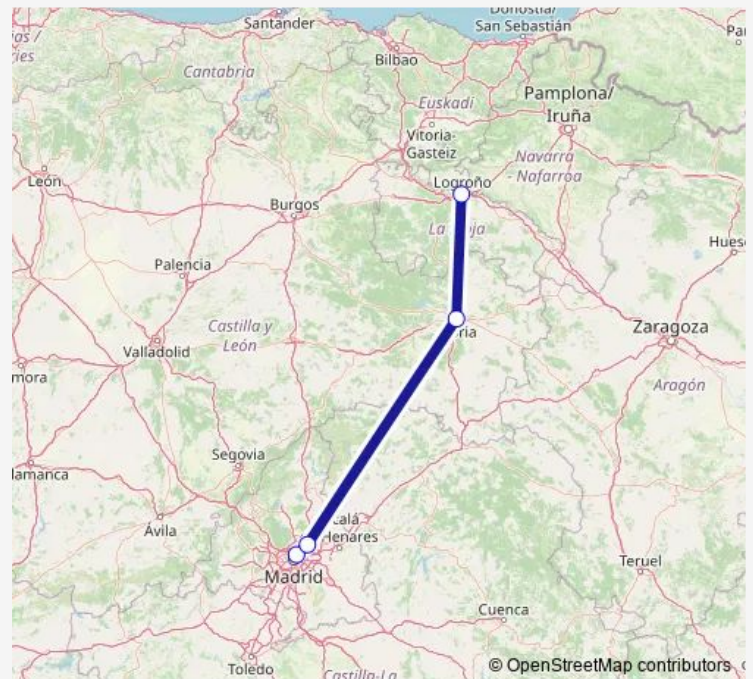

Bus Alsa Supra Logroño-Madrid

[Go to website](#)

Direction

Madrid (Intercam Av.America) — Logroño

4 stops

[Open route schedule](#)

Madrid (Intercam Av.America)

Aeropuerto Madrid - Barajas T4

Soria

Logroño

Route schedule

Madrid (Intercam Av.America) — Logroño

Monday	09:00
Tuesday	09:00
Wednesday	09:00
Thursday	09:00
Friday	09:00
Saturday	09:00
Sunday	09:00

Route info

Direction: Madrid (Intercam Av.America)

Stops: 4

Trip Duration: 4 hour 15 min

Alsa — Supra Logroño-Madrid

BusMaps

Direction

Logroño — Madrid (Intercam Av.America)

4 stops

[Open route schedule](#)

Logroño

Soria

Aeropuerto Madrid - Barajas T4

Madrid (Intercam Av.America)

Route schedule

Logroño — Madrid (Intercam Av.America)

Monday	15:00
Tuesday	15:00
Wednesday	15:00
Thursday	15:00
Friday	15:00
Saturday	15:00
Sunday	15:00