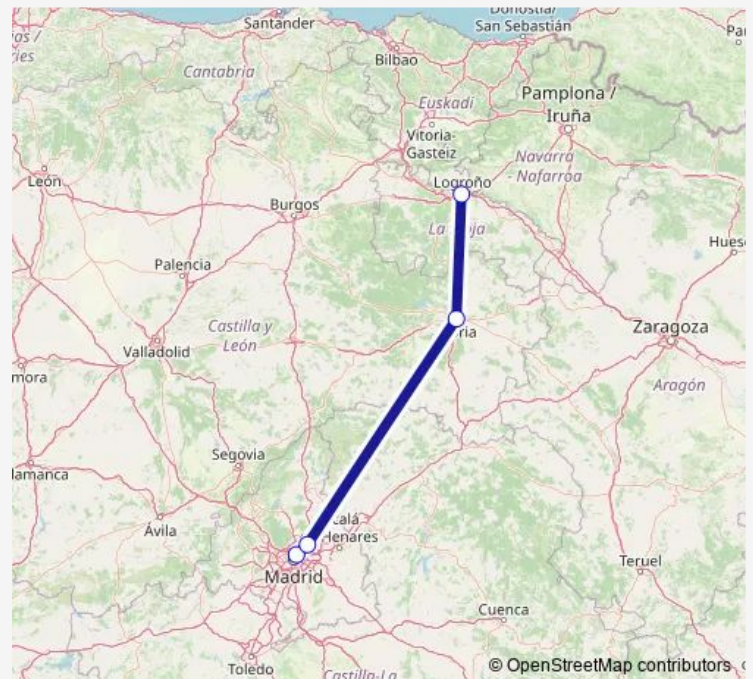

Bus ALSA Supra Logroño-Madrid

[Go to website](#)

Direction

Madrid (Intercam Av.America) — Logroño

4 stops

[Open route schedule](#)

Madrid (Intercam Av.America)

Aeropuerto Madrid - Barajas T4

Soria

Logroño

Route schedule

Madrid (Intercam Av.America) — Logroño

Monday	09:00
Tuesday	09:00
Wednesday	09:00
Thursday	09:00
Friday	09:00
Saturday	09:00
Sunday	09:00

Route info

Direction: Madrid (Intercam Av.America)

Stops: 4

Trip Duration: 4 hour 15 min

■ ALSA — Supra Madrid-Logroño

BusMaps

Direction

Logroño — Madrid (Intercam Av.America)

4 stops

[Open route schedule](#)

Logroño

Soria

Aeropuerto Madrid - Barajas T4

Madrid (Intercam Av.America)

Route schedule

Logroño — Madrid (Intercam Av.America)

Monday	15:00
Tuesday	15:00
Wednesday	15:00
Thursday	15:00
Friday	15:00
Saturday	15:00
Sunday	15:00