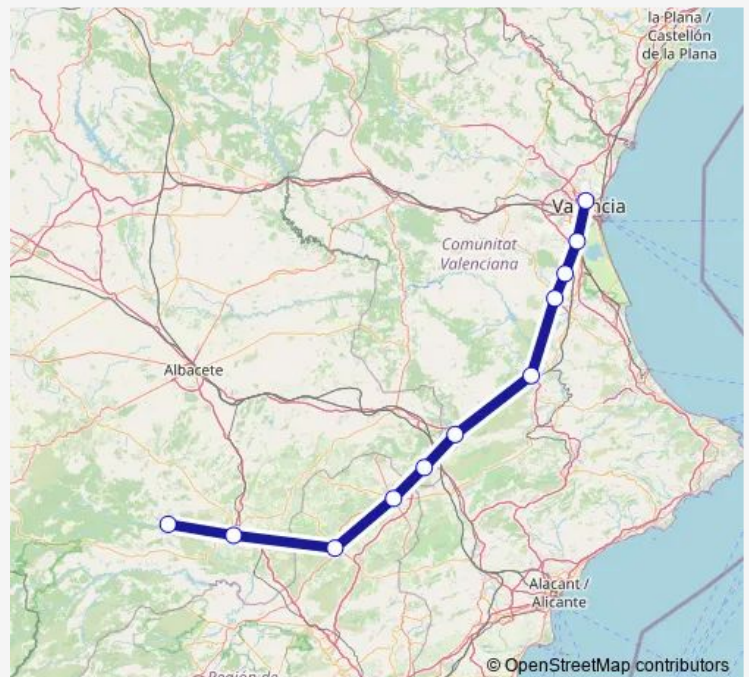

### Direction

Caravaca — Valencia

12 stops

[Open route schedule](#)

Caravaca

Cehegin

Calasparra

Cieza

### Route schedule

Caravaca — Valencia

Monday 10:30

Tuesday 10:30

Wednesday 10:30

Thursday 10:30

Friday 10:30

Saturday 10:30

### Route info

Direction: Caravaca

Stops: 12

Trip Duration: 4 hour 20 min

**Direction**

Hellin — Lietor

2 stops

[Open route schedule](#)

## Route info

Direction: Lietor

Stops: 11

Trip Duration: 4 hour 5 min

**Direction**

Valencia — Lietor

10 stops

[Open route schedule](#)