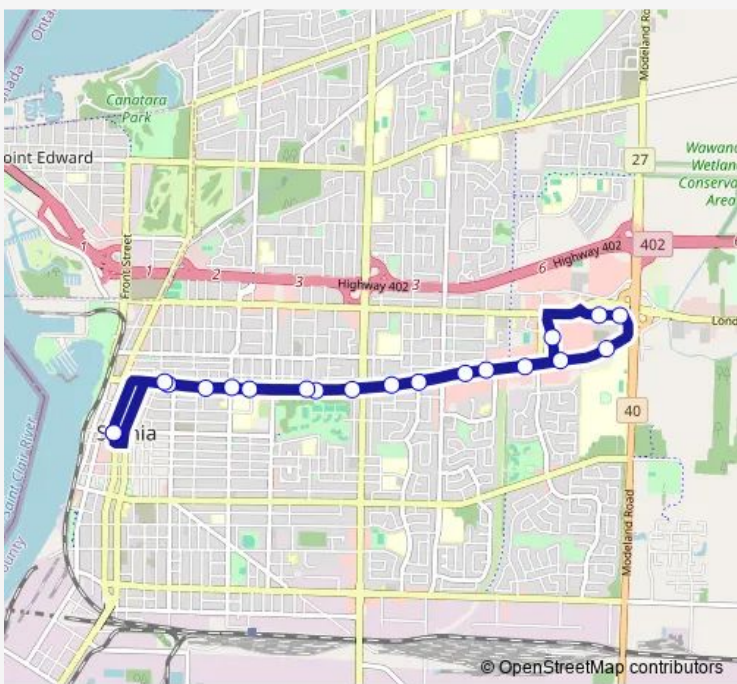

Bus 66 London Road Express

[Go to website](#)

Direction
 Bayside Terminal — Bayside Terminal
 20 stops
[Open route schedule](#)

- Bayside Terminal
- Mitton St
- Governor House
- Hogan Pharmacy
- Copland Road
- Superior St
- Mayfair
- Mr Lube
- Taco Bell
- Lambton Mall
- Berean Community
- Bluewater Dental
- Lambton College Events Center
- Lambton Mall
- Mcdonalds
- Maxwell Park Pl
- Copland Road
- Russell Street
- London Rd School
- Bayside Terminal

Route schedule
 Bayside Terminal — Bayside Terminal

Monday	08:00-17:00
Tuesday	08:00-17:00
Wednesday	08:00-17:00
Thursday	08:00-17:00
Friday	08:00-17:00
Saturday	—
Sunday	—

Route info
 Direction: Bayside Terminal
 Stops: 20
 Trip Duration: 0 hour 30 min

Bus time schedules and route maps are available in an offline PDF at busmaps.com. Use the busmaps.com website to see live bus times, train schedule or subway schedule, and step-by-step directions for all public transit in Port Huron

The schedule is provided in the local timezone. Times with "(+1)" indicate departures on the next day.

PDF file created on 2025-02-26

2024 BusMaps.com - All Rights Reserved