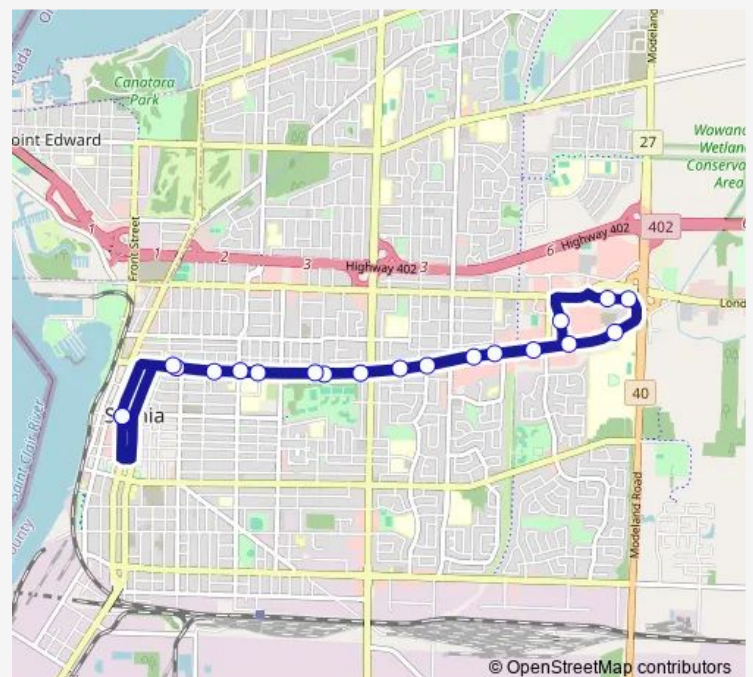

### Direction

Bayside Terminal — Bayside Terminal

20 stops

[Open route schedule](#)

Bayside Terminal

Mitton St

Governor House

Hogan Pharmacy

### Route schedule

Bayside Terminal — Bayside Terminal

Monday 08:00-17:00

Tuesday —

Wednesday —

Thursday —

Friday —

Saturday —

### Route info

Direction: Bayside Terminal

Stops: 20

Trip Duration: 0 hour 30 min

■ 66 London Road Express

Bus time schedules and route maps are available in an offline PDF at [busmaps.com](https://busmaps.com). Use the [busmaps.com](https://busmaps.com) website to see live bus times, train schedule or subway schedule, and step-by-step directions for all public transit in Port Huron