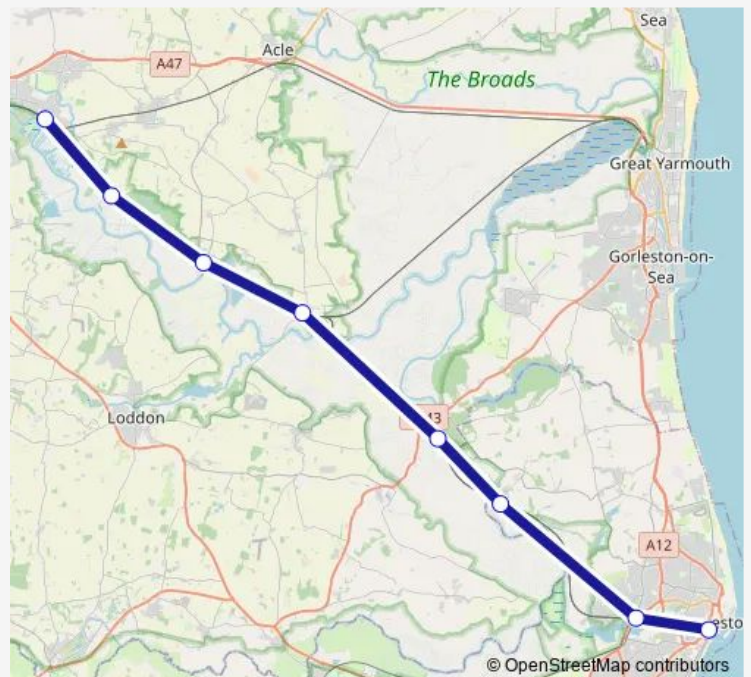

Rail Le:Bda->Lwt LE train service from BDA to Lwt

[Go to website](#)

Direction

Brundall — Lowestoft

8 stops

[Open route schedule](#)

Brundall

Buckenham

Cantley

Reedham (Norfolk)

Haddiscoe

Somerleyton

Oulton Broad North

Lowestoft

Route schedule

Brundall — Lowestoft

Monday	—
Tuesday	—
Wednesday	—
Thursday	—
Friday	—
Saturday	—
Sunday	07:32-17:12

Route info

Direction: Brundall

Stops: 8

Trip Duration: 0 hour 39 min

■ Le:Bda->Lwt — LE train service from BDA to Lwt

Le:Bda->Lwt Rail time schedules and route maps are available in an offline PDF at busmaps.com. Use the busmaps.com website to see live bus times, train schedule or subway schedule, and step-by-step directions for all public transit in Norwich