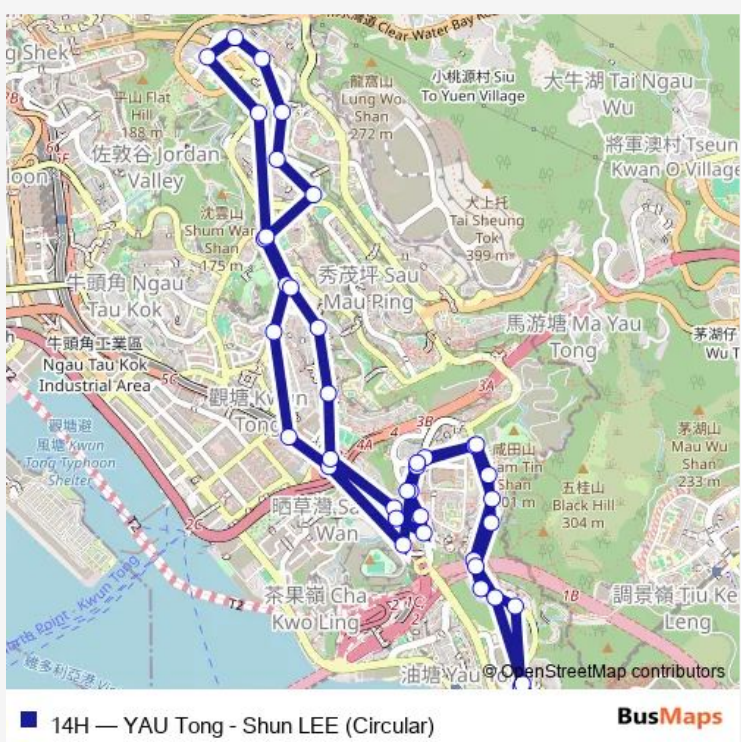

**Bus 14H YAU Tong - Shun LEE (Circular)**

[Go to website](#)

**Direction**  
 [Ctb] YAU Tong[[Kmb] YAU Tong BUS Terminus — [Ctb] YAU Tong[[Kmb] YAU Tong BUS Terminus

43 stops

[Open route schedule](#)

- [Ctb] YAU Tong[[Kmb] YAU Tong BUS Terminus
- [Ctb] KO YEE Estate, KO Chiu Road[[Kmb] KO YEE Estate
- [Ctb] KO Chun Court, KO Chiu Road[[Kmb] KO Chun Court
- [Ctb] KAM PAK House Hong PAK Court, PIK WAN Road[[Kmb] KAM PAK House
- [Ctb] Lung PAK House Hong PAK Court, PIK WAN Road[[Kmb] Lung PAK House
- [Ctb] Hong NGA Court, PIK WAN Road[[Kmb] Hong NGA Court
- [Ctb] TAK Hong House TAK TIN Estate, PIK WAN Road[[Kmb] TAK Hong House
- [Ctb] TAK King House TAK TIN Estate, PIK WAN Road[[Kmb] TAK King House
- [Kmb] Hong YAT Court
- [Ctb] KAI Wong House KAI TIN Estate, TAK TIN Street[[Kmb] KAI Wong House
- [Ctb] KAI TIN Shopping Centre, KAI TIN Road[[Kmb+Ctb] KAI TIN Shopping Centre/<Br>Kai TIN Shopping Centre, KAI TIN Road[[Kmb] KAI TIN Shopping Centre
- [Ctb] LAM TIN Station, LEI YUE MUN Road[[Kmb+Ctb] LAM TIN Station/<Br>Lam TIN Station, LEI YUE MUN Road[[Kmb] LAM TIN Station
- [Ctb] Kwun Tong LAW Courts, LEI YUE MUN Road[[Kmb+Ctb] Kwun Tong LAW Courts/<Br>Kwun Tong LAW Courts, LEI YUE MUN Road[[Kmb] Kwun Tong LAW Courts
- [Ctb] Kwun Tong Station, Kwun Tong Road[[Kmb] Kwun Tong Station

Route schedule

[Ctb] YAU Tong[[Kmb] YAU Tong BUS Terminus — [Ctb] YAU Tong[[Kmb] YAU Tong BUS Terminus

Monday	08:00-17:00
Tuesday	08:00-17:00
Wednesday	08:00-17:00
Thursday	08:00-17:00
Friday	08:00-17:00
Saturday	08:00
Sunday	08:00

**Route info**

Direction: [Ctb] YAU Tong[[Kmb] YAU Tong BUS Terminus

Stops: 43

Trip Duration: 0 hour 44 min

[Kmb] WO LOK Estate

[Kmb] Cheung WO Court

[Kmb] United Christian Hospital

[Ctb] Ning PO No.2 College, Shun ON Road[[Kmb+Ctb]  
Ning PO No.2 College/<Br>Ning PO No.2 College, Shun  
ON Road[[Kmb] Ning PO No.2 College