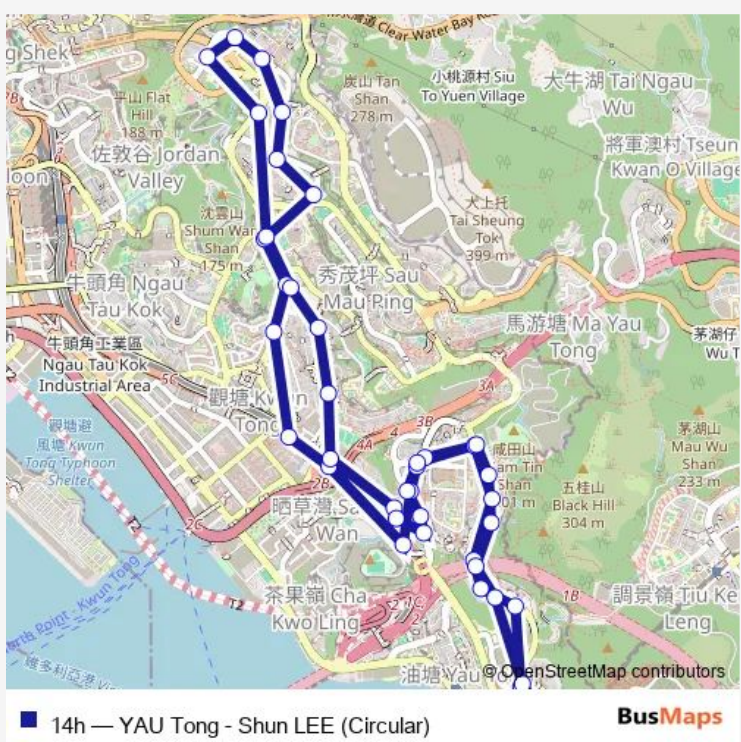

Bus 14h YAU Tong - Shun LEE (Circular)

[Go to website](#)

Direction
 [Ctb] YAU Tong[[Kmb] YAU Tong BUS Terminus — [Ctb] YAU Tong[[Kmb] YAU Tong BUS Terminus
 43 stops
[Open route schedule](#)

- [Ctb] YAU Tong[[Kmb] YAU Tong BUS Terminus
- [Ctb] KO YEE Estate, KO Chiu Road[[Kmb] KO YEE Estate
- [Ctb] KO Chun Court, KO Chiu Road[[Kmb] KO Chun Court
- [Ctb] KAM PAK House Hong PAK Court, PIK WAN Road[[Kmb] KAM PAK House
- [Ctb] Lung PAK House Hong PAK Court, PIK WAN Road[[Kmb] Lung PAK House
- [Ctb] Hong NGA Court, PIK WAN Road[[Kmb] Hong NGA Court
- [Ctb] TAK Hong House TAK TIN Estate, PIK WAN Road[[Kmb] TAK Hong House
- [Ctb] TAK King House TAK TIN Estate, PIK WAN Road[[Kmb] TAK King House
- [Kmb] Hong YAT Court
- [Ctb] KAI Wong House KAI TIN Estate, TAK TIN Street[[Kmb] KAI Wong House
- [Ctb] KAI TIN Shopping Centre, KAI TIN Road[[Kmb+Ctb] KAI TIN Shopping Centre/
Kai TIN Shopping Centre, KAI TIN Road[[Kmb] KAI TIN Shopping Centre
- [Ctb] LAM TIN Station, LEI YUE MUN Road[[Kmb+Ctb] LAM TIN Station/
Lam TIN Station, LEI YUE MUN Road[[Kmb] LAM TIN Station
- [Ctb] Kwun Tong LAW Courts, LEI YUE MUN Road[[Kmb+Ctb] Kwun Tong LAW Courts/
Kwun Tong LAW Courts, LEI YUE MUN Road[[Kmb] Kwun Tong LAW Courts
- [Ctb] Kwun Tong Station, Kwun Tong Road[[Kmb] Kwun Tong Station

Route schedule
 [Ctb] YAU Tong[[Kmb] YAU Tong BUS Terminus — [Ctb] YAU Tong[[Kmb] YAU Tong BUS Terminus

Monday	08:00-17:00
Tuesday	08:00-17:00
Wednesday	08:00-17:00
Thursday	08:00-17:00
Friday	08:00-17:00
Saturday	08:00
Sunday	08:00

Route info
 Direction: [Ctb] YAU Tong[[Kmb] YAU Tong BUS Terminus
 Stops: 43
 Trip Duration: 0 hour 40 min

[Kmb] WO LOK Estate

[Kmb] Cheung WO Court

[Kmb] United Christian Hospital

[Ctb] Ning PO No.2 College, Shun ON Road[[Kmb+Ctb]
Ning PO No.2 College/
Ning PO No.2 College, Shun
ON Road[[Kmb] Ning PO No.2 College