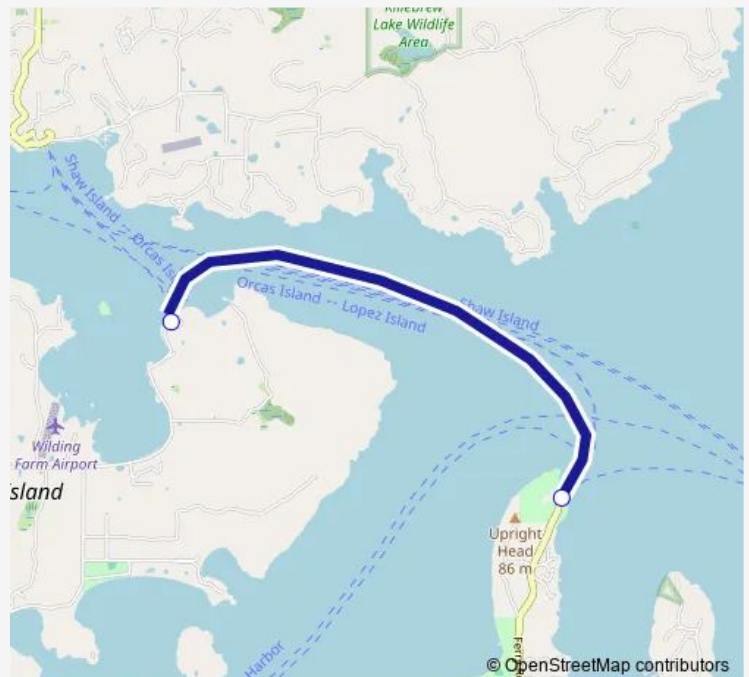

Ferry Shaw Island - Lopez Island

[Go to website](#)

Direction

Shaw Island — Lopez Island

2 stops

[Open route schedule](#)

Shaw Island

Lopez Island

Route schedule

Shaw Island — Lopez Island

Monday 07:25-18:55

Tuesday 07:25-18:55

Wednesday 07:25-18:55

Thursday 07:25-18:55

Friday 07:00-19:00

Saturday 07:00-19:00

Sunday 07:25-18:55

Route info

Direction: Shaw Island

Stops: 2

Trip Duration: 0 hour 20 min

■ Shaw Island - Lopez Island

Ferry time schedules and route maps are available in an offline PDF at busmaps.com. Use the busmaps.com website to see live bus times, train schedule or subway schedule, and step-by-step directions for all public transit in Friday Harbor