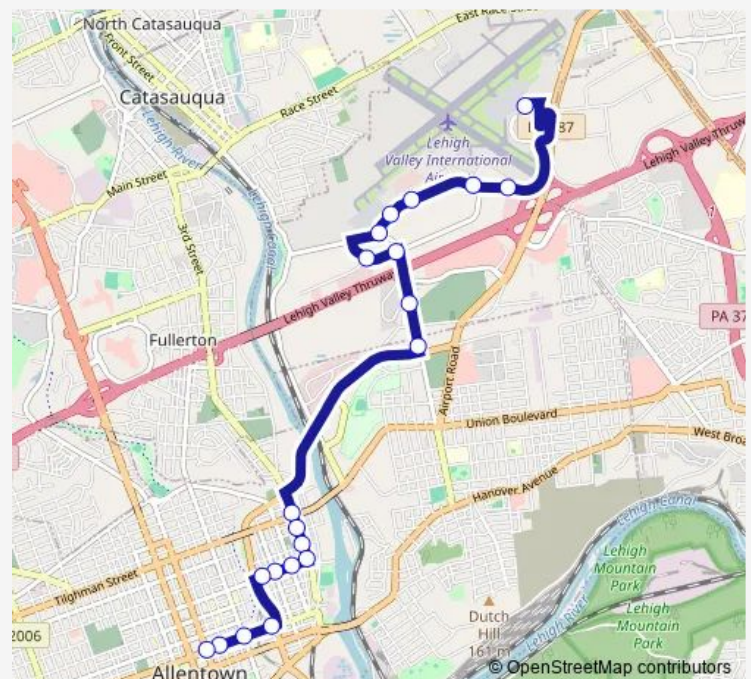

Linden at 4th

Linden at 5th

ATC - Platform C

Route schedule

Lvia - Airport Transit Center — ATC - Platform C

Monday 06:46-17:46

Tuesday 06:46-17:46

Wednesday 06:46-17:46

Thursday 06:46-17:46

Friday 06:46-17:46

Saturday —

Sunday —

Route info

Direction: Lvia - Airport Transit Center

Stops: 21

Trip Duration: 0 hour 22 min

324 - Airport - Lvip I

Direction

ATC - Platform B — Lvia - Airport Transit Center

23 stops

[Open route schedule](#)

ATC - Platform B

Hamilton at Church

Hamilton at 5th

Wednesday 06:15-17:15

Thursday 06:15-17:15

Friday 06:15-17:15

Saturday —

Sunday —

Route info

Direction: ATC - Platform B

Stops: 23