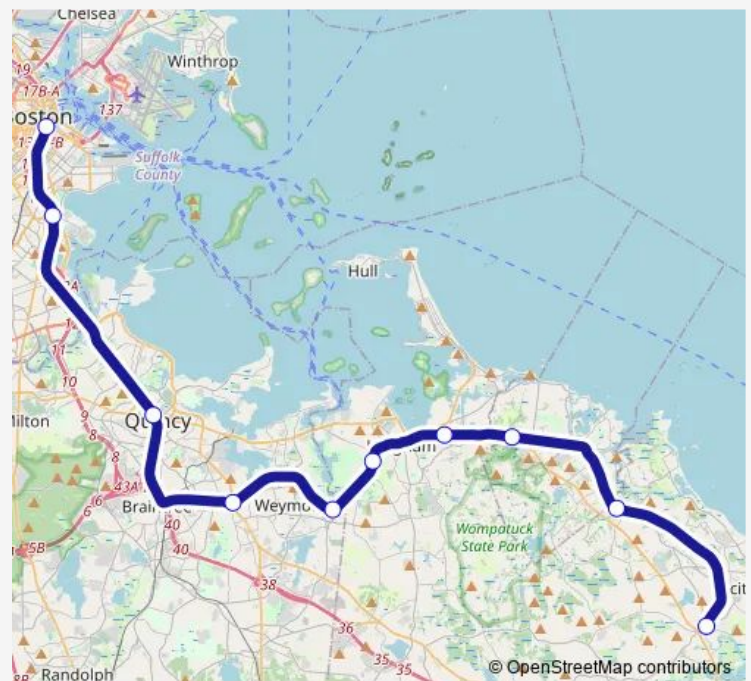

West Hingham

East Weymouth

Weymouth Landing/East Braintree

Quincy Center

JFK/Umass

South Station

Route schedule

Greenbush — South Station

Monday 05:05-22:15

Tuesday 05:05-22:15

Wednesday 05:05-22:15

Thursday 05:05-22:15

Friday 05:05-22:15

Saturday 05:43-21:35

Sunday 05:43-21:35

Route info

Direction: Greenbush

Stops: 10

Trip Duration: 0 hour 59 min

Greenbush Line

Direction

South Station — Greenbush

10 stops

[Open route schedule](#)

South Station

JFK/Umass

Quincy Center

Weymouth Landing/East Braintree

East Weymouth

West Hingham

Nantasket Junction

Cohasset