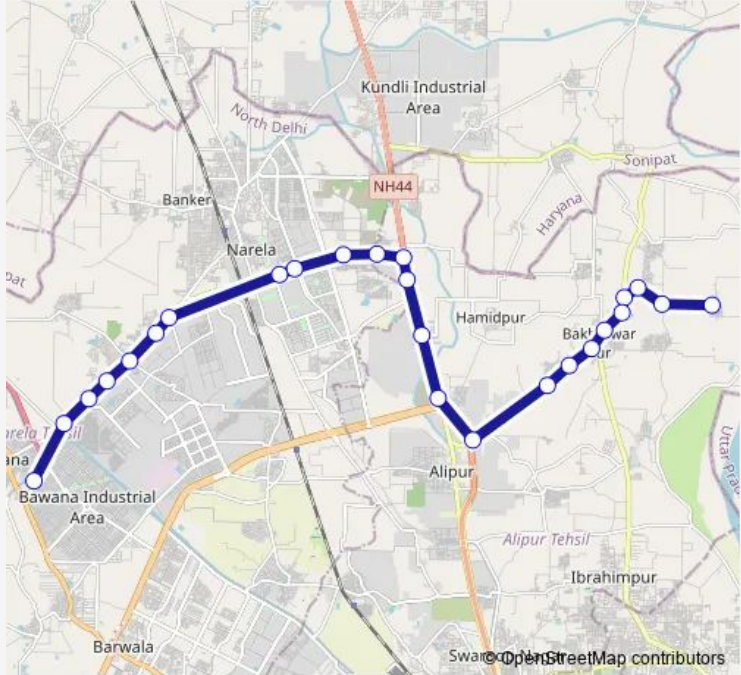

Bus 129Istldown

[Go to website](#)

Direction
 Jhingola Village — Bawana Sec 1 Cluster Depot
 25 stops
[Open route schedule](#)

- Jhingola Village
- Jhingola Crossing
- Akbar Pur Majra
- Akbar Pur Majra Crossing
- Bakhtawar Pur Garhi
- Bakhtawar Pur Primary School
- Bakhtawar Pur Village
- Triveni Colony
- Bakhtawar Pur School
- Palla More
- Bakauli Village
- Khampur Village
- Tikri Khurd Crossing / Ampc
- Singhola Crossing
- Singhola Village
- B2 Narela E Block
- Narela B599 Raja Harish Chandra Hospital
- Kasturi Ram School
- Vishal Enclave (Bawana Road)
- Kaushal Devi Netraheen Ashram
- Sannoath Crossing / Ghoga Crossing

Route schedule
 Jhingola Village — Bawana Sec 1 Cluster Depot

Monday	10:40-15:25
Tuesday	10:40-15:25
Wednesday	10:40-15:25
Thursday	10:40-15:25
Friday	10:40-15:25
Saturday	10:40-15:25
Sunday	10:40-15:25

Route info
 Direction: Jhingola Village
 Stops: 25
 Trip Duration: 1 hour 28 min

Delhi Jal Board Bawana

Jain Bekhunth Mandir

Bawana JJ Colony Crpf Camp

Bawana Sec 1 Cluster Depot

129lstldown Bus time schedules and route maps are available in an offline PDF at busmaps.com. Use the busmaps.com website to see live bus times, train schedule or subway schedule, and step-by-step directions for all public transit in Alipur

The schedule is provided in the local timezone. Times with "(+1)" indicate departures on the next day.

PDF file created on 2025-01-16

2024 BusMaps.com - All Rights Reserved