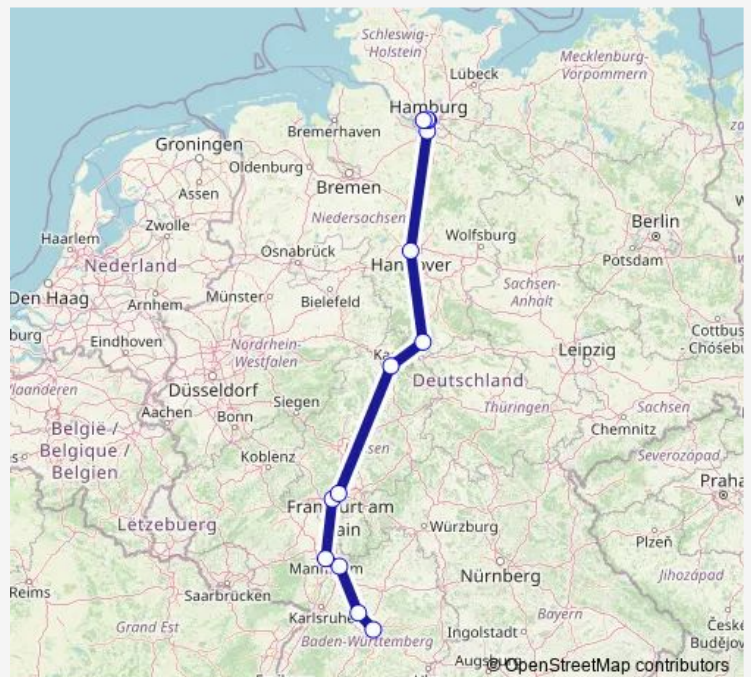

Rail ICE 774

[Go to website](#)

Direction

Stuttgart Hbf — Hamburg-Altona

13 stops

[Open route schedule](#)

Stuttgart Hbf

Vaihingen(Enz)

Heidelberg Hbf

Mannheim Hbf

Frankfurt(M) Flughafen Fernbf

Frankfurt(Main)Hbf

Kassel-Wilhelmshöhe

Göttingen

Hannover Hbf

Hamburg-Harburg

Hamburg Hbf

Hamburg Dammtor

Hamburg-Altona

Route schedule

Stuttgart Hbf — Hamburg-Altona

Monday 05:02

Tuesday 05:02

Wednesday 05:02

Thursday 05:02

Friday 05:02

Saturday 05:02

Sunday —

Route info

Direction: Stuttgart Hbf

Stops: 13

Trip Duration: 6 hour 8 min