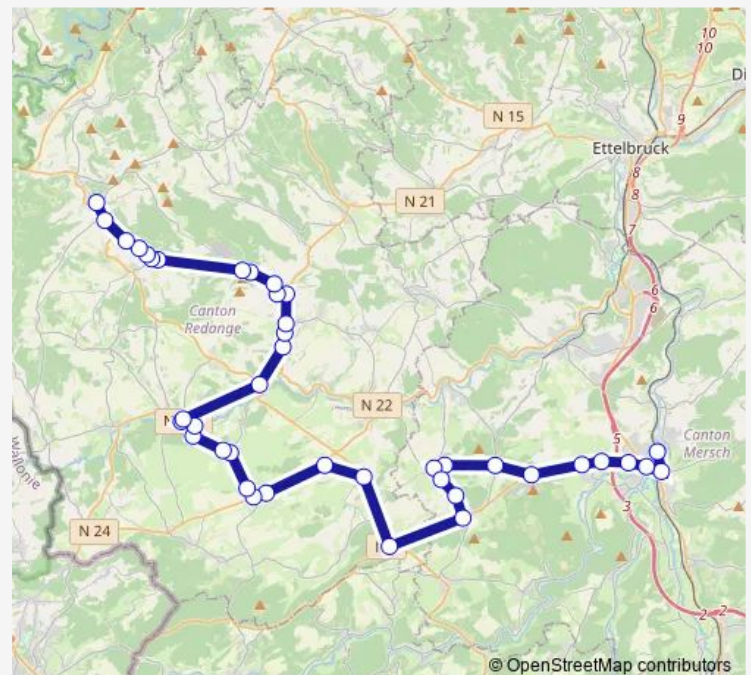

Noerdange, A Batzent

Niederpallen, Veräinsbau

Niederpallen, Ditzebiërg

Route schedule

Mersch, Lycée Ermesinde — Rambrouch, Gare

Monday 15:35

Tuesday 15:35

Wednesday 15:35

Thursday 15:35

Friday 12:20

Saturday —

Sunday —

Route info

Direction: Mersch, Lycée Ermesinde

Stops: 41

Trip Duration: 1 hour 3 min

■ Mh3

BusMaps

Redange/Attert, Solupla

Redange/Attert, Schleisschen

Redange/Attert, Gemeng

Redange/Attert, Osperstrooss

Reichlange, Hostellerie

Platen

Thursday 06:55

Friday 06:55

Saturday —

Sunday —

Route info

Direction: Rambrouch, Gare

Stops: 41

Trip Duration: 1 hour 3 min