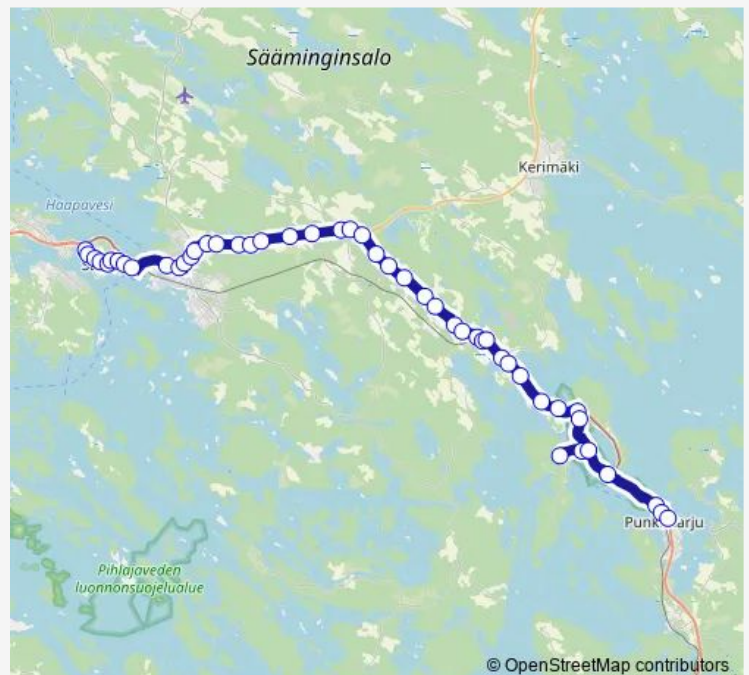

Thursday 15:05-16:05

Friday 15:05-16:05

Saturday —

Sunday —

Route info

Direction: K-market Hernemäki E

Stops: 48

Trip Duration: 0 hour 50 min