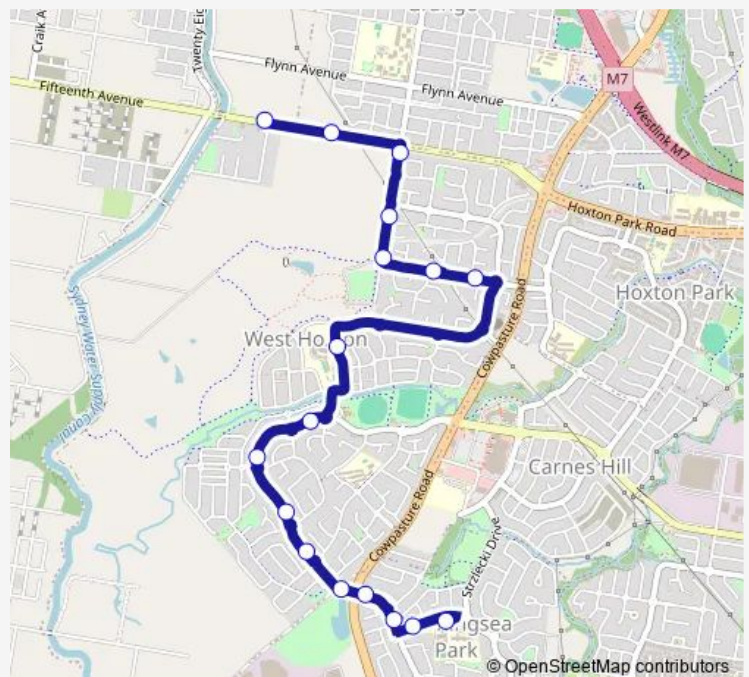

School Bus 1032 Busabout Depot to John Edmondson Hs

[Go to website](#)

Direction

Fifteenth Av Opp Twenty Second Av — John Edmonson High School, School Grounds

17 stops

[Open route schedule](#)

Fifteenth Av Opp Twenty Second Av

Greenway Dr Before Mitchell Dr

Greenway Dr Before Mitchell Dr

Greenway Dr Before Wyattville Dr

Horningsea Fire Station, Greenway Dr

Joshua Moore Dr After Cowpasture Rd

Joshua Moore Dr Opp Sunrise Pl

Horningsea Park Dr Before Leichhardt St

John Edmonson High School, School Grounds

Route schedule

Fifteenth Av Opp Twenty Second Av — John Edmonson High School, School Grounds

Monday	07:55
Tuesday	07:55
Wednesday	07:55
Thursday	07:55
Friday	—
Saturday	—
Sunday	—

Route info

Direction: Fifteenth Av Opp Twenty Second Av

Stops: 17

Trip Duration: 0 hour 13 min

1032 — Busabout Depot to John Edmondson Hs

1032 School Bus time schedules and route maps are available in an offline PDF at busmaps.com. Use the busmaps.com website to see live bus times, train schedule or subway schedule, and step-by-step directions for all public transit in Liverpool