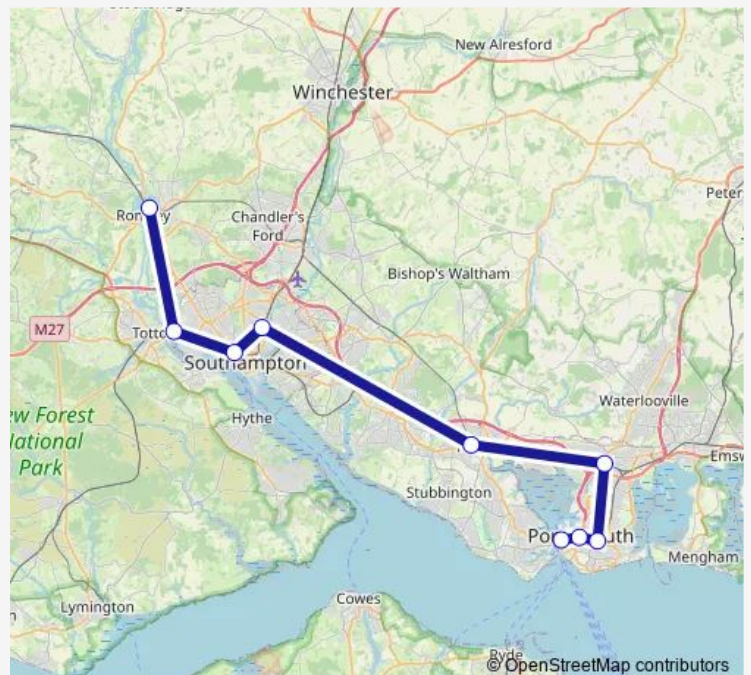

Rail Gw:Rom->Pmh GW train service from ROM to Pmh

[Go to website](#)

Direction

Romsey — Portsmouth Harbour

9 stops

[Open route schedule](#)

Romsey

Redbridge (Hants)

Southampton Central

St Denys

Fareham

Cosham

Fratton

Portsmouth & Southsea

Portsmouth Harbour

Route schedule

Romsey — Portsmouth Harbour

Monday —

Tuesday —

Wednesday —

Thursday —

Friday —

Saturday 07:46-22:45

Sunday —

Route info

Direction: Romsey

Stops: 9

Trip Duration: 1 hour 2 min

■ Gw:Rom->Pmh — GW train service from ROM to Pmh

Gw:Rom->Pmh Rail time schedules and route maps are available in an offline PDF at busmaps.com. Use the busmaps.com website to see live bus times, train schedule or subway schedule, and step-by-step directions for all public transit in Portsmouth