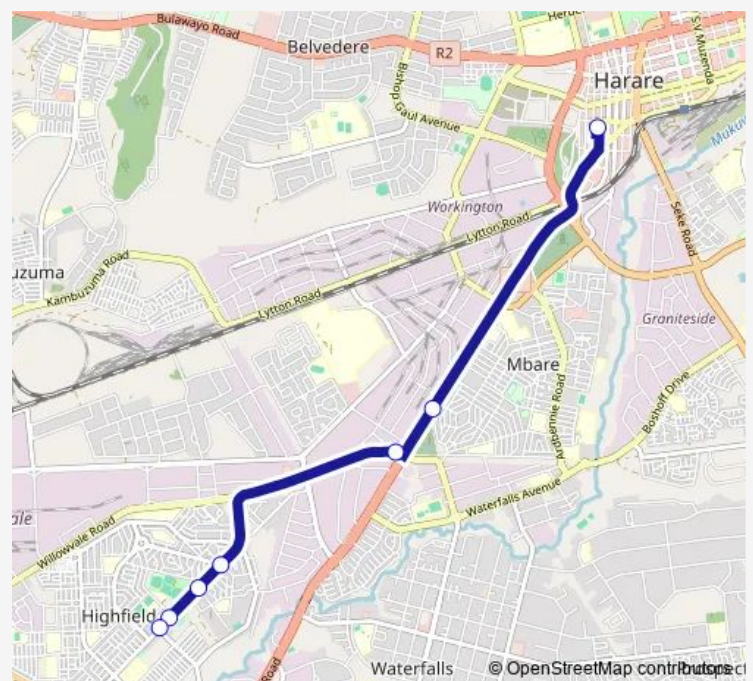

### Direction

Market Square — OK Machipisa

7 stops

[Open route schedule](#)

Market Square

Star Fm

British Tobacco Company

Corner Jabavu Dr & Main Street

### Route schedule

Market Square — OK Machipisa

Monday	09:01
Tuesday	09:01
Wednesday	09:01
Thursday	09:01
Friday	09:01
Saturday	09:01
Sunday	09:01

### Route info

Direction: Market Square

Stops: 7

Trip Duration: 0 hour 17 min

Market Square to Machipisa, Highfield

Communal Taxi Service time schedules and route maps are available in an offline PDF at [busmaps.com](https://busmaps.com). Use the [busmaps.com](https://busmaps.com) website to see live bus times, train schedule or subway schedule, and step-by-step directions for all public transit in Harare