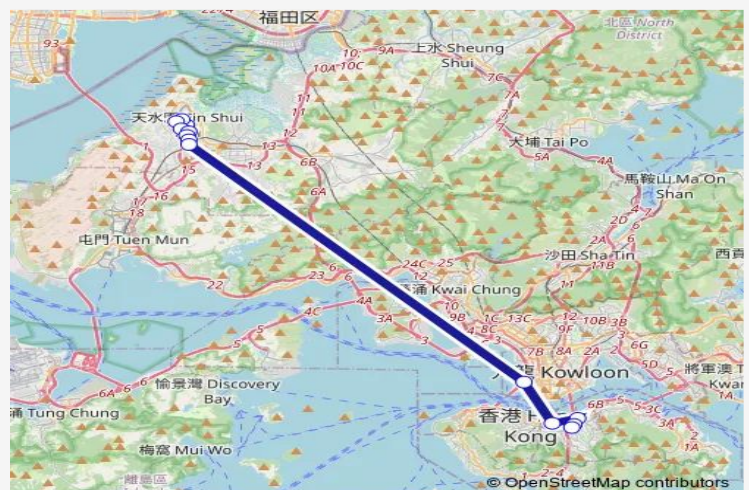

[Ctb] Western Harbour Crossing BUS-BUS Interchange[[Kmb+Ctb] Western Harbour Tunnel

Route schedule

[Ctb] TIN Shui WAI Town Centre[[Kmb] TIN Shui WAI Town Centre[[Lrtfeeder] TIN Shui WAI Town Centre[[Lwb] TIN Shui WAI Town Centre[[Nlb] TIN Shui WAI Town Centre — [Ctb] Craigengower Cricket Club, Leighton Road[[Kmb+Ctb] Craigengower Cricket Club/
Craigengower Cricket Club, Leighton Road[[Kmb] Craigengower Cricket Club

Stops: 13

Trip Duration: 1 hour 11 min

BBI/
Western Harbour Crossing BUS-BUS Inter-
change[[Kmb] Western Harbour Tunnel Bbi

[Ctb] Immigration Tower, Gloucester Road[[Kmb+Ctb]
Immigration Tower/
Immigration Tower, Gloucester
Road[[Kmb] Immigration Tower