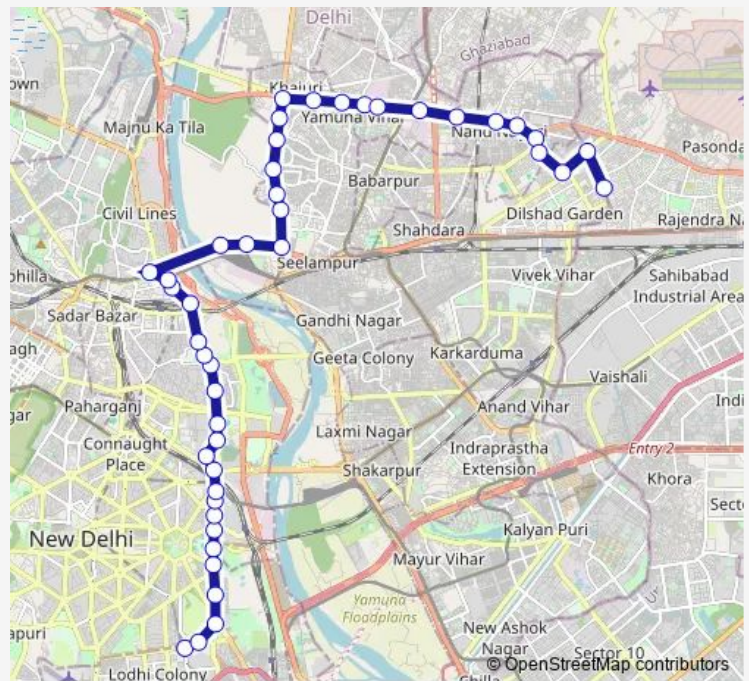

Red Fort

Gpo

Guru Govind Singh University (Kashmere Gate)

Route schedule

Sunehari Pulla Depot / Jawahar Lal Nehru Stadium Terminal — Dilshad Garden Depot Cluster

Monday 08:09-15:50

Tuesday 08:09-15:50

Wednesday 08:09-15:50

Thursday 08:09-15:50

Friday 08:09-15:50

Saturday 08:09-15:50

Sunday 08:09-15:50

Route info

Direction: Sunehari Pulla Depot / Jawahar Lal Nehru Stadium Terminal

Stops: 44

Trip Duration: 1 hour 38 min

216astlup

Isbt Kashmere Gate

Isbt Nityanand Marg

Metro Train Depot

Shyam Giri Mandir

Shastri Park

Kaithwara

New Usmanpur