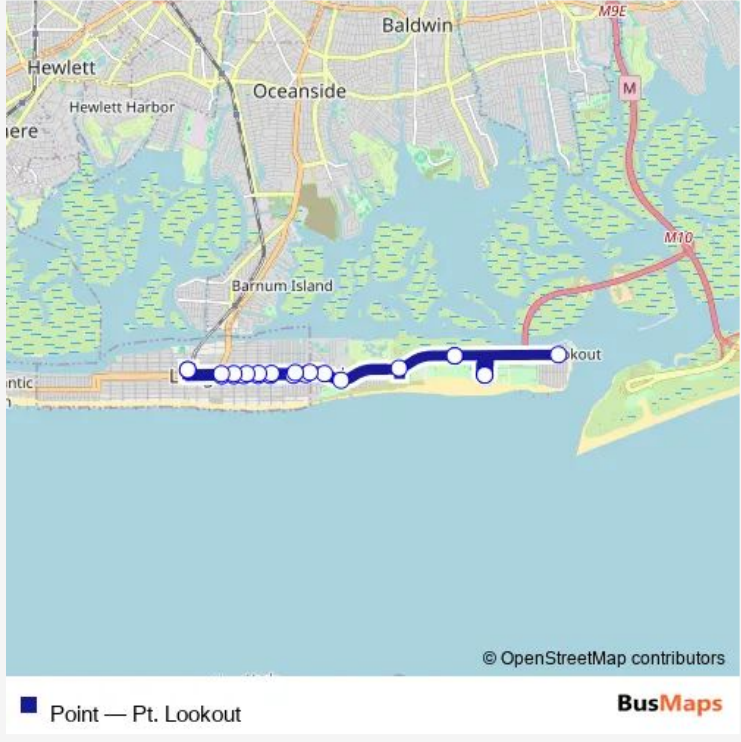

Bus Point Pt. Lookout

[Go to website](#)

Direction
 Lirr Station — Lirr Station
 24 stops
[Open route schedule](#)

- Lirr Station
- E Park Ave & Long Beach Blvd
- E Park Ave & Monroe Blvd
- E Park Ave & Lincoln Blvd
- E Park Ave & Franklin Blvd
- E Park Ave & Neptune Blvd
- E Park Ave & Pacific Blvd
- E Park Ave & Maple Blvd
- Regant Drive & Lido Blvd
- Nickerson Beach
- Malibu Beach Club
- PT Lookout Post Office
- Malibu Beach Club
- Nickerson Beach
- Anchor Town Park
- Greenway Road & Lido Blvd
- Blackheath Road & Lido Blvd
- E Park Ave & Pacific Blvd
- E Park Ave & Neptune Blvd
- E Park Ave & Franklin Blvd
- E Park Ave & Lincoln Blvd

Route schedule
 Lirr Station — Lirr Station

Monday	07:45-19:38
Tuesday	07:45-19:38
Wednesday	07:45-19:38
Thursday	07:45-19:38
Friday	07:45-19:38
Saturday	—
Sunday	—

Route info
 Direction: Lirr Station
 Stops: 24
 Trip Duration: 0 hour 34 min

E Park Ave & Monroe Blvd

E Park Ave & Long Beach Blvd

Lirr Station

Point Bus time schedules and route maps are available in an offline PDF at busmaps.com. Use the busmaps.com website to see live bus times, train schedule or subway schedule, and step-by-step directions for all public transit in Long Beach