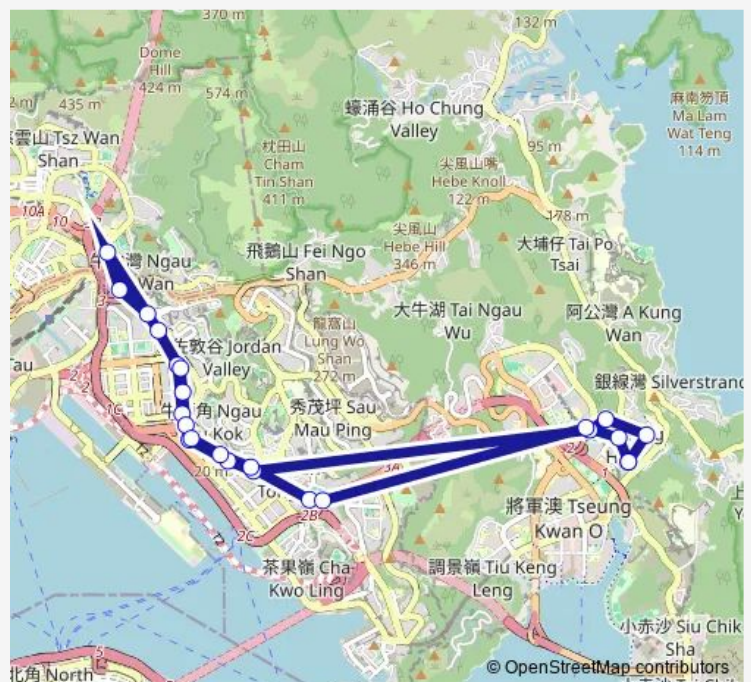

CHOI HA ROAD, NEAR KAI FAN HOUSE, KAI TAI COURT

Lung Cheung Road, Near Hung Ngok House, Choi Hung Estate

Prince Edward Road East, Near CHI MEI House, Choi Hung Estate

Route schedule

NGAN O ROAD, NEAR HEI MING HOUSE, YUK MING COURT — NGAN O ROAD, NEAR HEI MING HOUSE, YUK MING COURT

Monday	06:30-19:18
Tuesday	06:30-19:18
Wednesday	06:30-19:18
Thursday	06:30-19:18
Friday	06:30-19:18
Saturday	—
Sunday	—

Route info

Direction: NGAN O ROAD, NEAR HEI MING HOUSE, YUK MING COURT

Stops: 24

Trip Duration: 0 hour 28 min