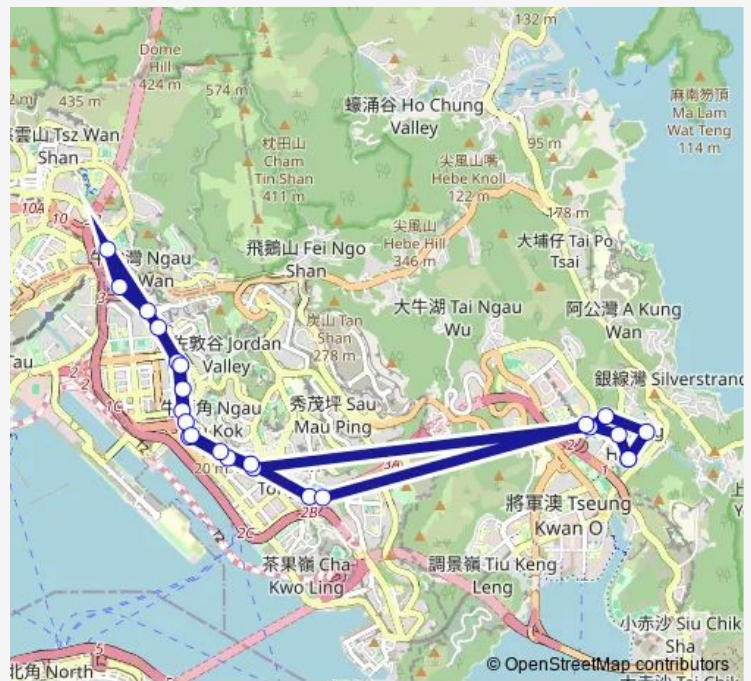

Kwun Tong Road, Near Telford Gardens Block T1

Kwun Tong Road, Near Kwai Leung House, Lower Ngau TAU KOK Estate

Kwun Tong Road, Near TAK Ming Building

Route schedule

Ngan O Road, Near HEI Ming House, YUK Ming Court —
 Ngan O Road, Near HEI Ming House, YUK Ming Court

Monday	06:30-19:18
Tuesday	06:30-19:18
Wednesday	06:30-19:18
Thursday	06:30-19:18
Friday	06:30-19:18
Saturday	—
Sunday	—

Route info

Direction: Ngan O Road, Near HEI Ming House, YUK Ming Court

Stops: 24

Trip Duration: 0 hour 28 min

■ 102b — YUK Ming Court - Choi Hung (Circular)

Kwun Tong Road, Near ON Cheung House

Kwun Tong Road, Near Ngau TAU KOK Station

Kwun Tong Road, Near YUE MAN Centre Block 2

LEI YUE MUN Road, Near Kwun Tong Swimming Pool