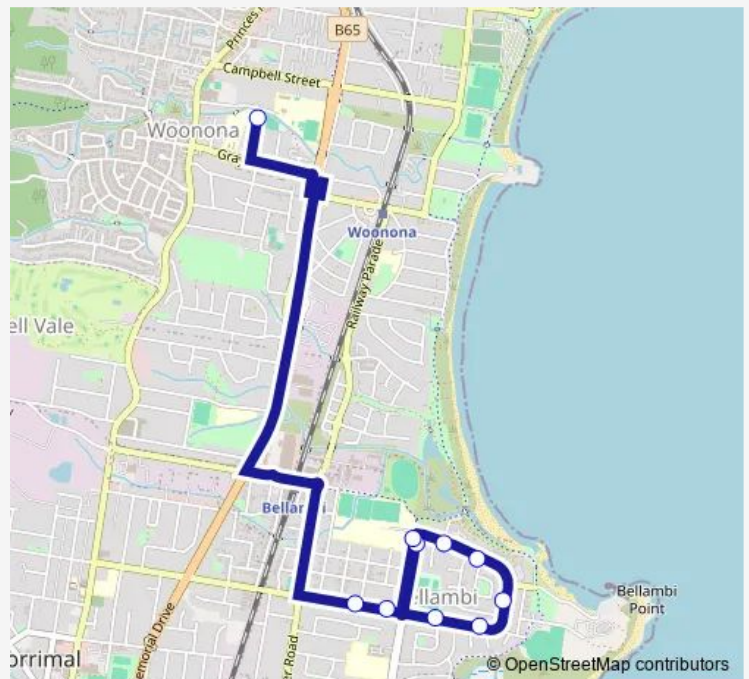

Rothery St At Bond St

Rothery St Before Cawley St

Elizabeth Park, Rothery St

Rothery St Opp Tressider Pl

Rothery St After Scobie Cres

Rothery St At Chounding Cres

Bellambi Point Community Preschool, Rothery St

Route schedule

Bellambi Bowling Club, Rothery St — Woonona High School, Liddle St

Monday 07:45

Tuesday 07:45

Wednesday 07:45

Thursday 07:45

Friday 07:45

Saturday —

Sunday —

Route info

Direction: Bellambi Bowling Club, Rothery St

Stops: 16

Trip Duration: 0 hour 15 min

S251 — Woonona HS to Holy Spirit College

**Direction**

Woonona High School, Liddle St — Holy Spirit College, Cawley St

Monday 14:30

Tuesday 14:55

Wednesday 14:55

Thursday 14:55

Friday 14:55

Saturday —

Sunday —

**Route info**