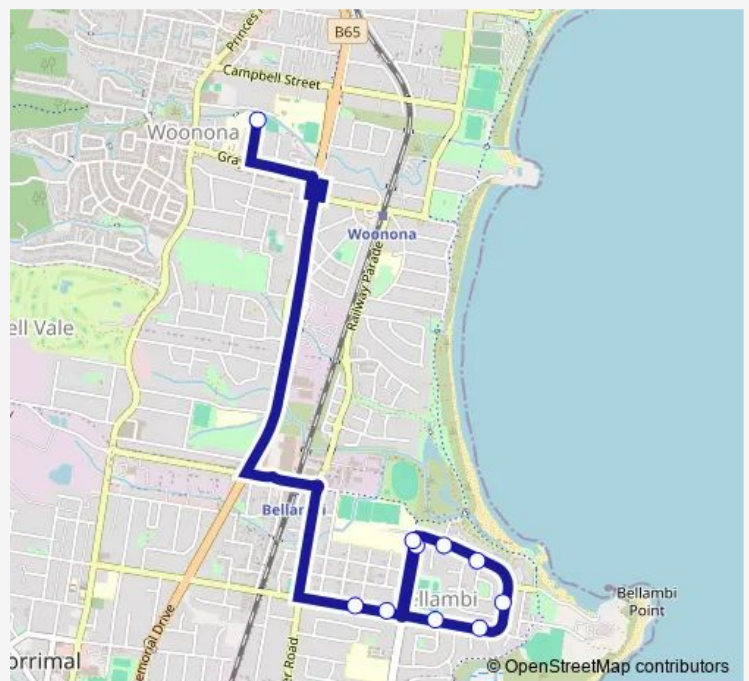

Route schedule

Bellambi Bowling Club, Rothery St — Woonona High School, Liddle St

Monday 07:45

Tuesday 07:45

Wednesday 07:45

Thursday 07:45

Friday 07:45

Saturday —

Sunday —

Route info

Direction: Bellambi Bowling Club, Rothery St

Stops: 16

Trip Duration: 0 hour 15 min

S251 — Woonona HS to Holy Spirit College

**Direction**

Woonona High School, Liddle St — Holy Spirit College, Cawley St

10 stops

[Open route schedule](#)

Woonona High School, Liddle St

Rothery St At Bond St

Rothery St Before Cawley St

Elizabeth Park, Rothery St

Rothery St Opp Tressider Pl

Rothery St After Scobie Cres

Monday 14:30

Tuesday 14:55

Wednesday 14:55

Thursday 14:55

Friday 14:55

Saturday —

Sunday —

**Route info**