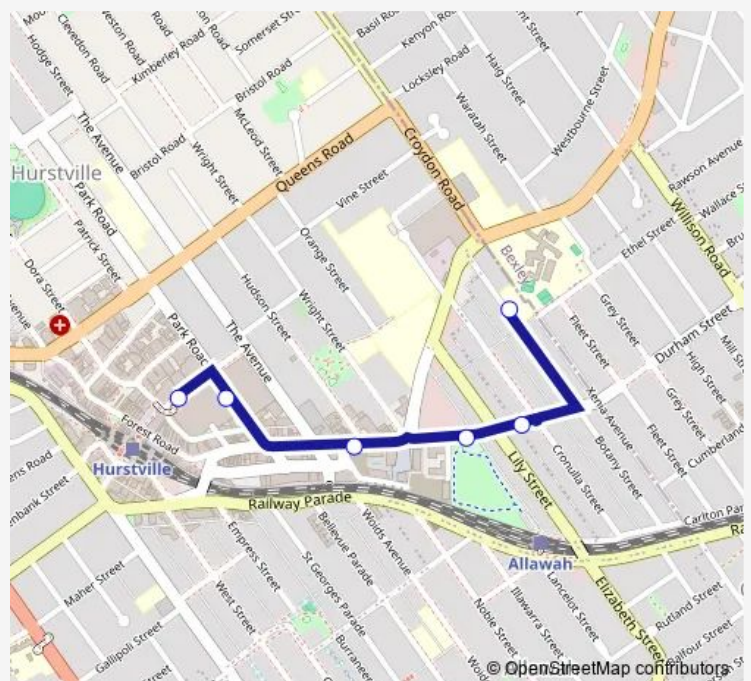

School Bus S251 Sydney Technical HS to Westfields Hurstville

[Go to website](#)

Direction

undefined — undefined

0 stops

[Open route schedule](#)

Route schedule

undefined — undefined

Monday	15:10
Tuesday	15:10
Wednesday	—
Thursday	15:10
Friday	15:10
Saturday	—
Sunday	—

Route info

Direction:

Stops: 0

Trip Duration: — min

S251 School Bus time schedules and route maps are available in an offline PDF at busmaps.com. Use the busmaps.com website to see live bus times, train schedule or subway schedule, and step-by-step directions for all public transit in Sydney

The schedule is provided in the local timezone. Times with "(+1)" indicate departures on the next day.

PDF file created on 2025-01-16

2024 BusMaps.com - All Rights Reserved