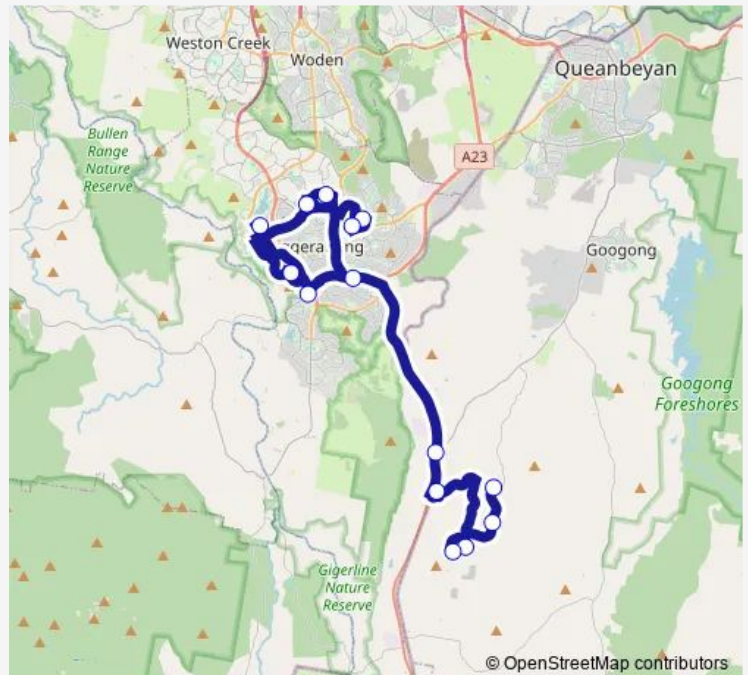

Wednesday 07:30

Thursday 07:30

Friday 07:30

Saturday —

Sunday —

Route info

Direction: Royalla Dr At Valley Dr

Stops: 14

Trip Duration: 1 hour 27 min

S251 — Gowrie Primary to Royalla

Direction

Gowrie PS — Cooke Dr At Old Cooma Rd

15 stops

[Open route schedule](#)

Gowrie PS

Holy Family PS Castleton Cr

Tuesday 15:14

Wednesday 15:14

Thursday 15:14

Friday 15:14

Saturday —

Sunday —

Route info

Direction: Gowrie PS