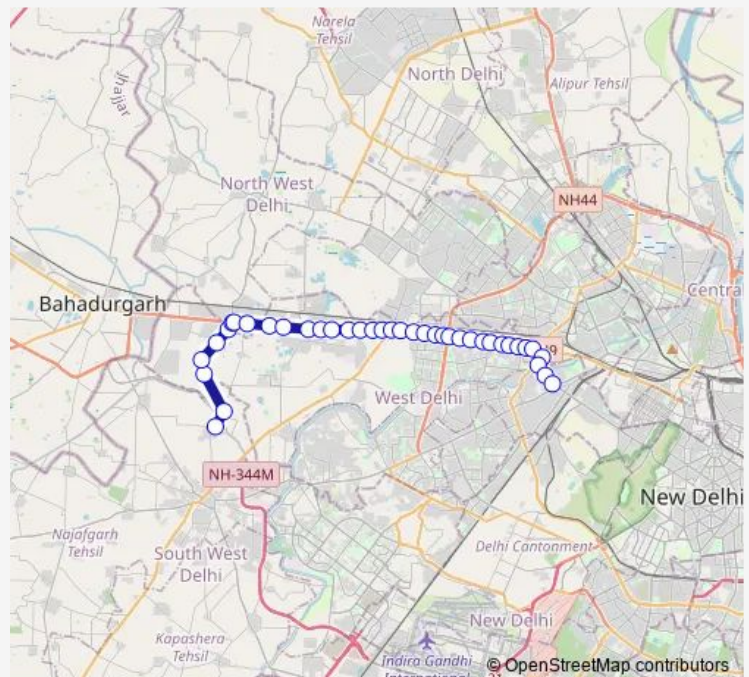

### Direction

Dichau Kalan School — Karampura Terminal

38 stops

[Open route schedule](#)

- Dichau Kalan School
- Neelwal Crossing
- Neelwal Village 2
- Neelwal Village
- Vaishno Mata Mandir
- Digambar Jain Mandir
- Ghevra Crossing Rohtak Road
- Ghevra Crossing / Ghevra Metro Station
- Hiran Kudna Crossing
- Mile Stone / Shiv Shankar Dharam Kanta
- Mundka Industrial Area / Mundka School
- Mundka Village (Metro Station)
- Mundka Village Xing
- Swarn Park
- Rajdhani Park
- Qamruddin Nagar Terminal
- Lokesh Cinema Nangloi
- Nangloi Metro Station
- Sultan Puri Crossing
- Surajmal Stadium
- Jwala Puri / Nangloi Depot

### Route schedule

Dichau Kalan School — Karampura Terminal

Monday	07:00-21:48
Tuesday	07:00-21:48
Wednesday	07:00-21:48
Thursday	07:00-21:48
Friday	07:00-21:48
Saturday	07:00-21:48
Sunday	07:00-21:48

### Route info

Direction: Dichau Kalan School

Stops: 38

Trip Duration: 1 hour 25 min

934adown

BusMaps

Inder Enclave

Udyog Nagar