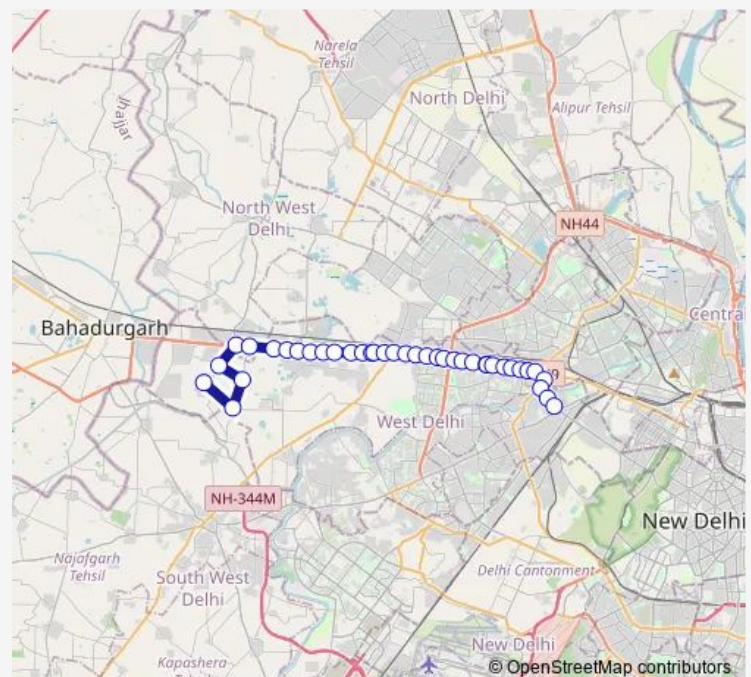

Jwala Puri Nangloi Depot

Inder Enclave

Route schedule

Neelwal Village — Karampura Terminal

Monday 06:08-20:38

Tuesday 06:08-20:38

Wednesday 06:08-20:38

Thursday 06:08-20:38

Friday 06:08-20:38

Saturday 06:08-20:38

Sunday 06:08-20:38

Route info

Direction: Neelwal Village

Stops: 38

Trip Duration: 1 hour 25 min

■ 934adown

BusMaps

Udyog Nagar

Peera Garhi Metro Station

Peera Garhi Chowk

Paschim Vihar Super Bazar (West Metro Station)

Multan Nagar

Avtar Enclave

New Multan Nagar