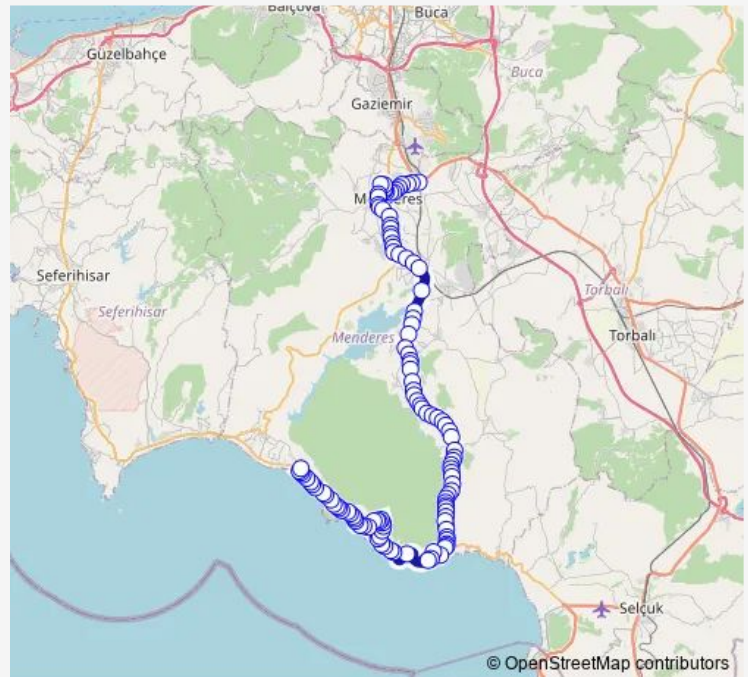

Thursday 00:00-23:10

Friday 00:00-23:10

Saturday 06:00-23:45

Sunday 06:00-23:45

Route info

Direction: Özdere Son Durak

Stops: 117

Trip Duration: 2 hour 12 min

Route info

Direction: Cumaovası Aktarma Merkezi

Stops: 118

Trip Duration: 2 hour 17 min

Küner Yol Ayrımı

Ova

Kırkpınar

Develi Yolu