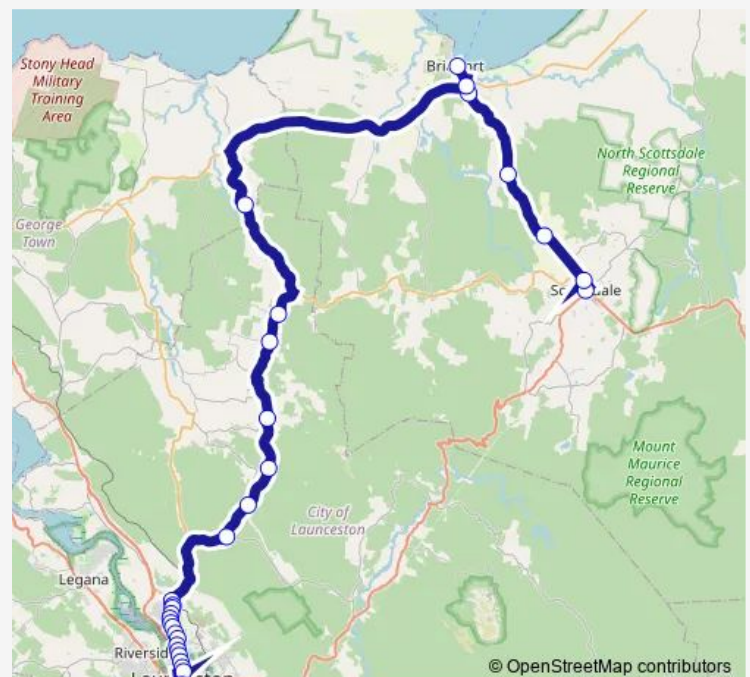

Stop 12, No.48 George Town Rd

Stop 11, No.20 George Town Rd

### Route schedule

Victoria St outside Woolworths Scottsdale — Stop D1, No.144 Brisbane St

Monday 13:15-14:00

Tuesday 13:15

Wednesday 13:15-14:00

Thursday 13:15

Friday 13:15

Saturday 14:00

### Route info

Direction: Victoria St outside Woolworths Scottsdale

Stops: 30

Trip Duration: 1 hour 45 min

775

Stop 10, No.298-308 Invermay Rd

Stop 9, No.258 Invermay Rd

Stop 8, No.190-194 Invermay Rd