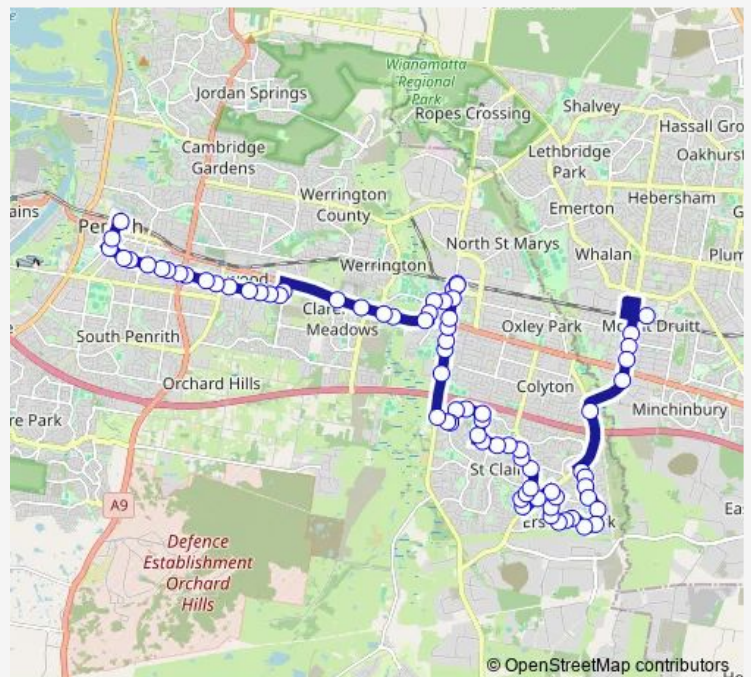

O'Connell St Opp Tafe Nepean College Gate 1

Great Western Hwy After French St

Great Western Hwy Near University Accs

Great Western Hwy After Water St

Route schedule

Penrith Station, Stand A — Mount Druitt Station, Stand H

Monday 14:29-23:24

Tuesday 14:29-23:24

Wednesday 14:29-23:24

Thursday 14:29-23:24

Friday 14:29-23:24

Saturday 23:13

Sunday —

Route info

Direction: Penrith Station, Stand A

Stops: 80

Trip Duration: 1 hour 14 min

775 — Penrith to Mount Druitt via Erskine Park

Great Western Hwy After Werrington Rd

Great Western Hwy At Tennant Rd

Great Western Hwy At Bridge St

Great Western Hwy Before Charles Hackett Dr

Charles Hackett Dr Opp Gabriels Lane

Charles Hackett Dr Opp St Marys Village Shopping Centre

Queen St Opp Phillip St

St Marys Station, Station St

St Marys Station, Stand B