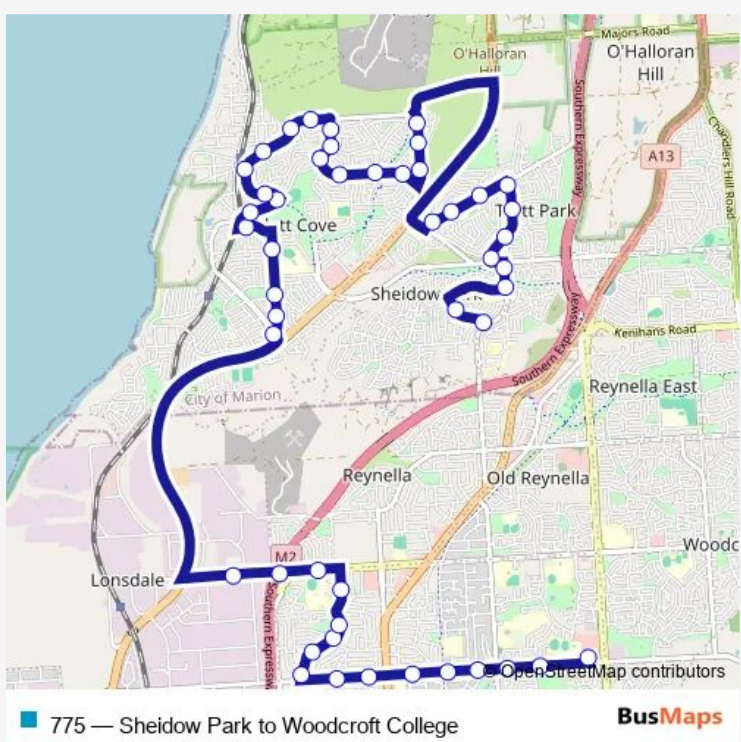

Bus 775 Sheidow Park to Woodcroft College

[Go to website](#)

Direction
 Stop 48 / Zone B Woodcroft Community Centre — Stop 58
 Great Eastern Ave - East side

48 stops

[Open route schedule](#)

- Stop 48 / Zone B Woodcroft Community Centre
- Stop 49 Bains Rd - South side
- Stop 50A Bains Rd - South side
- Stop School Bains Rd / Tokay Cres
- Stop School Bains Rd / Seaview Rd
- Stop School Bains Rd / Riesling St
- Stop School O'Sullivan Beach Rd / Tretter St
- Stop School O'Sullivan Beach Rd / Golflands View
- Stop 55 Acre Ave - West side
- Stop 54A Acre Ave - North West side
- Stop 54 Acre Ave - North West side
- Stop 53 Acre Ave - West side
- Stop 52 Acre Ave - West side
- Stop 52 Sherriffs Rd - South side
- Stop 53 Sherriffs Rd - South side
- Stop 54 Sherriffs Rd - South side
- Stop 54 The Cove Rd - West side
- Stop 53H Sandison Rd - West side
- Stop 52H Sandison Rd - West side
- Stop 51 Sandison Rd - West side
- Stop 50D Minnipa Dr - South side

Route schedule

Stop 48 / Zone B Woodcroft Community Centre — Stop 58
 Great Eastern Ave - East side

Monday	15:30
Tuesday	15:30
Wednesday	15:30
Thursday	15:30
Friday	15:30
Saturday	—
Sunday	—

Route info

Direction: Stop 48 / Zone B Woodcroft Community Centre

Stops: 48

Trip Duration: 0 hour 48 min

Stop 50C Capella Dr - North side

Stop 50B Capella Dr - North West side

Stop 50A Perry Barr Rd - South side

Stop 50 Perry Barr Rd - West side

Stop 49E Perry Barr Rd - North West side

Tuesday 07:42

Wednesday 07:42

Thursday 07:42

Friday 07:42

Saturday —

Sunday —

Route info

Direction: Stop 58 Great Eastern Ave - West side